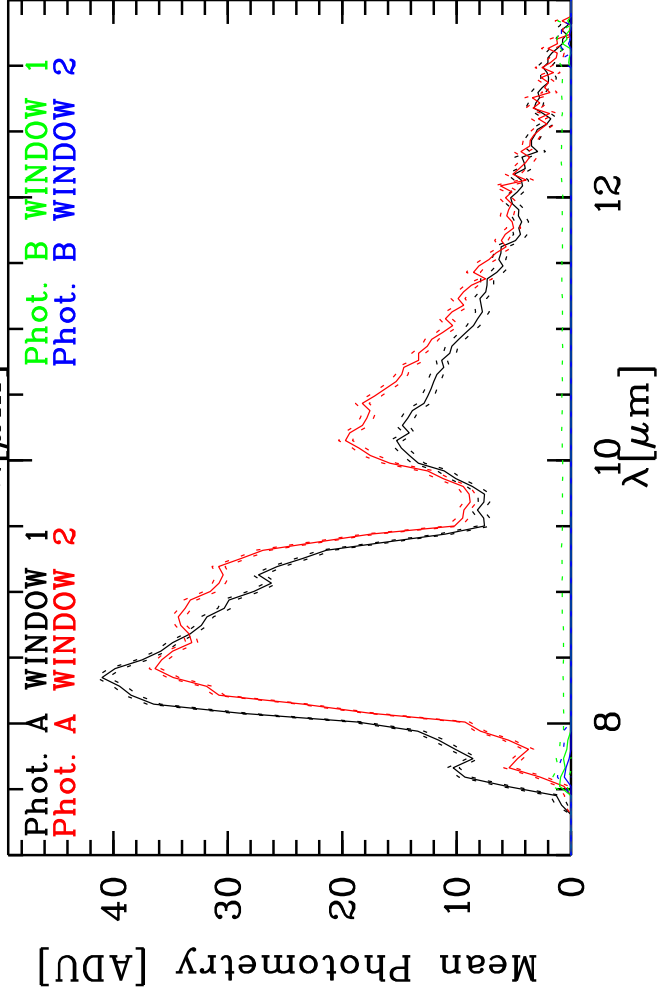

TF: -1.00000E+00 -1.00000E+00 -1.00000E+00 -1.00000E+00 -1.00000E+00
 Cal: hd61421/ Targ: procyon
 Mode: HIGH_SENS
 Date: 2006-02-13T05:36:36

Grism: PRISM
 Pro Science: 0
 Stations: E0 - G0