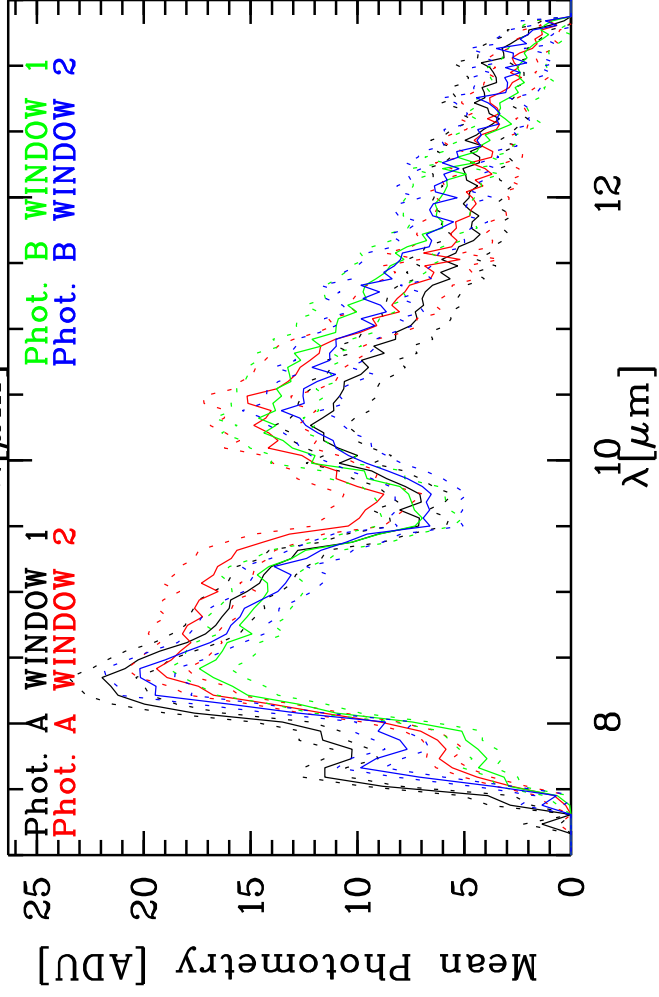

Targ: HD82668/CAL\_HD82668\_IRAS10197\_3  
 Mode: HIGH\_SENS  
 Date: 2006-04-21T01:42:30

Grism: PRISM  
 Pro Science: 0  
 Stations: D0 - G0