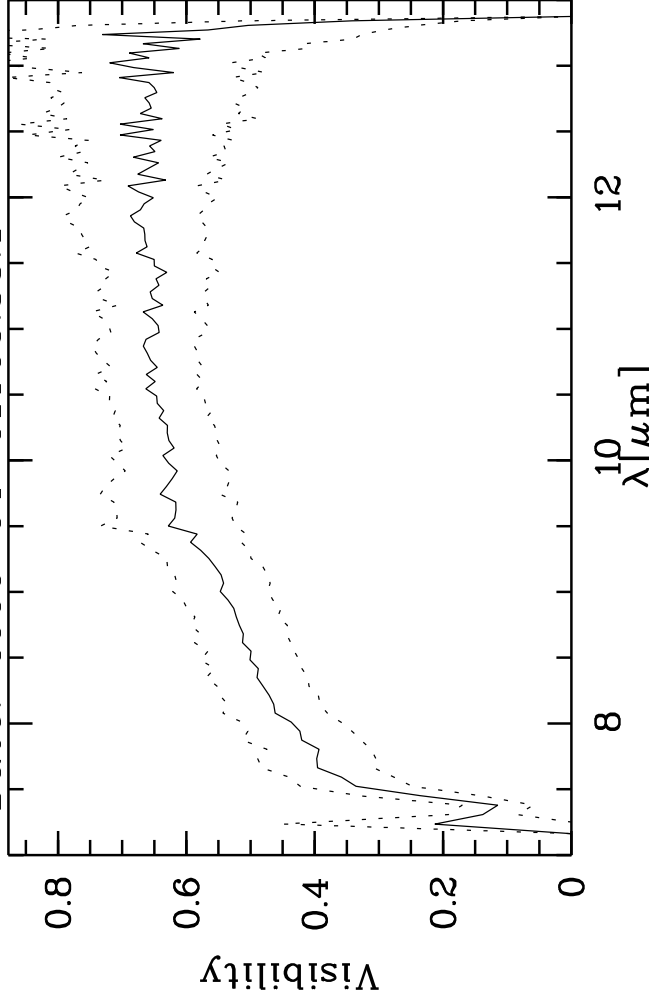

Targ: deloph/CAL_deloph-7
 Mode: HIGH_SENS
 Date: 2006-04-21T05:33:17

Grism: PRISM
 Pro Science: 0
 Stations: D0 - G0