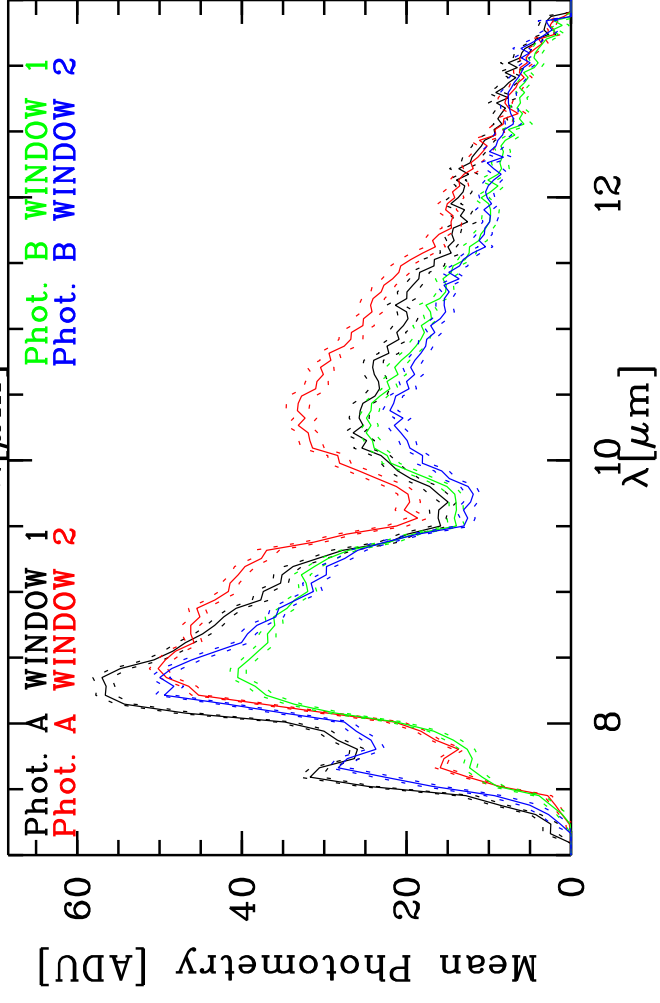

Targ: deloph/CAL_deloph-7
 Mode: HIGH_SENS
 Date: 2006-04-21T05:33:17

Grism: PRISM
 Pro Science: 0
 Stations: D0 - G0