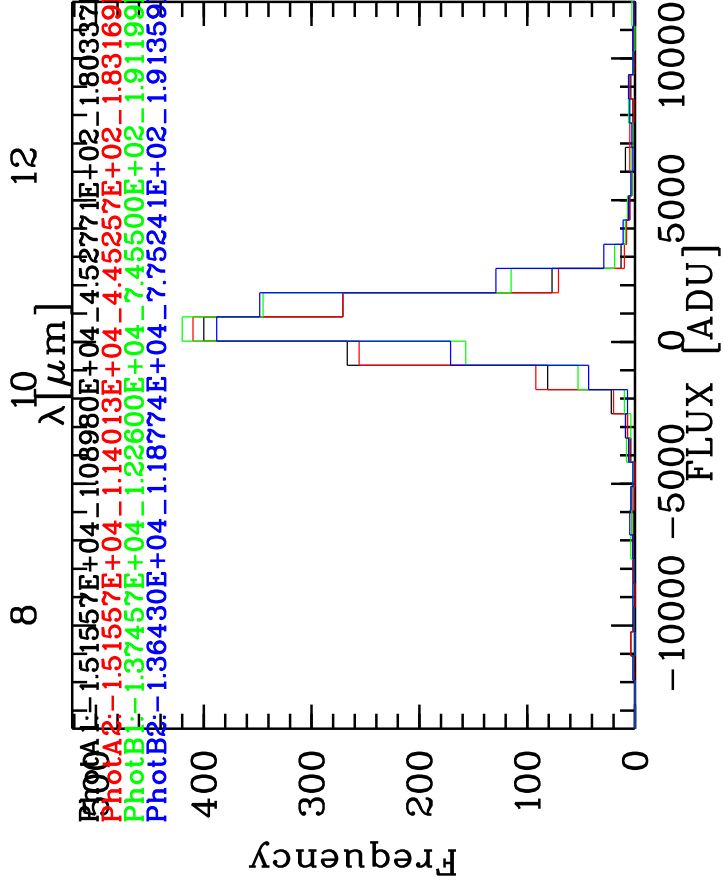

Targ: hd90432/CAL_hd90432_midi_pa2
 Mode: HIGH_SENS
 Date: 2006-04-22T00:44:58

PhotoA 1- 1.51557E+04_108980E+04_4.52777E+02_1.80332E+03
 PhotoA 2- 1.51557E+04_1.14013E+04_4.45257E+02_1.83169E+03
 PhotoB 1- 1.37457E+04_1.22600E+04_7.45500E+02_1.91192E+03
 PhotoB 2- 1.36430E+04_1.18774E+04_7.75241E+02_1.91359E+03