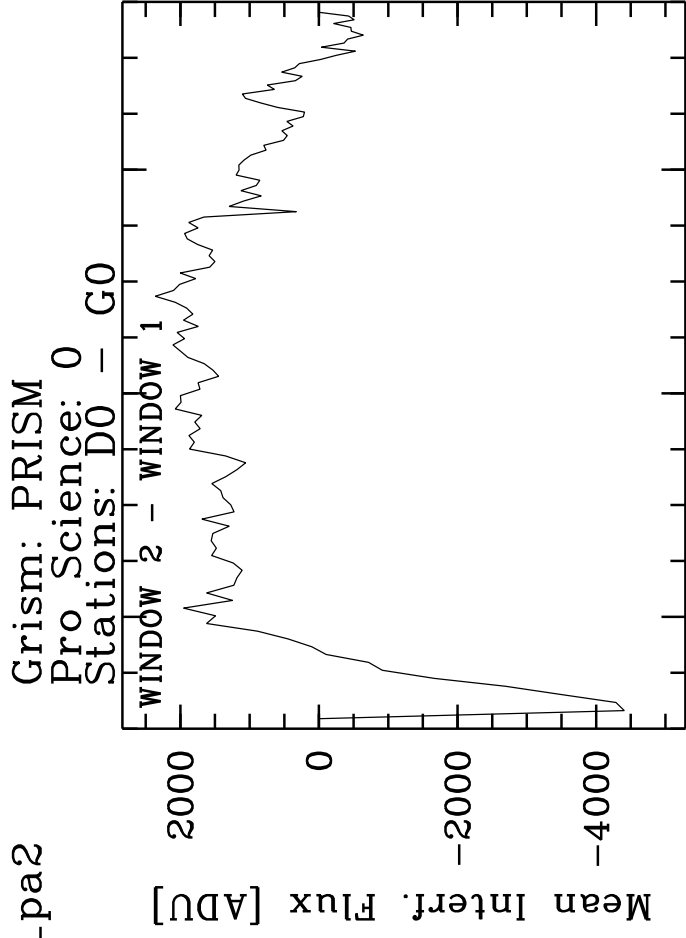

Targ: hd90432/CAL_hd90432_midi_pa2
 Mode: HIGH_SENS
 Date: 2006-04-22T00:44:58

PhotoA 1- 1.51557E+04_108980E+04_4.52777E+02_1.80332E+03
 PhotoA 2- 1.51557E+04_1.14013E+04_4.45257E+02_1.83169E+03
 PhotoB 1- 1.37457E+04_1.22600E+04_7.45500E+02_1.91192E+03
 PhotoB 2- 1.36430E+04_1.18774E+04_7.75241E+02_1.91359E+03