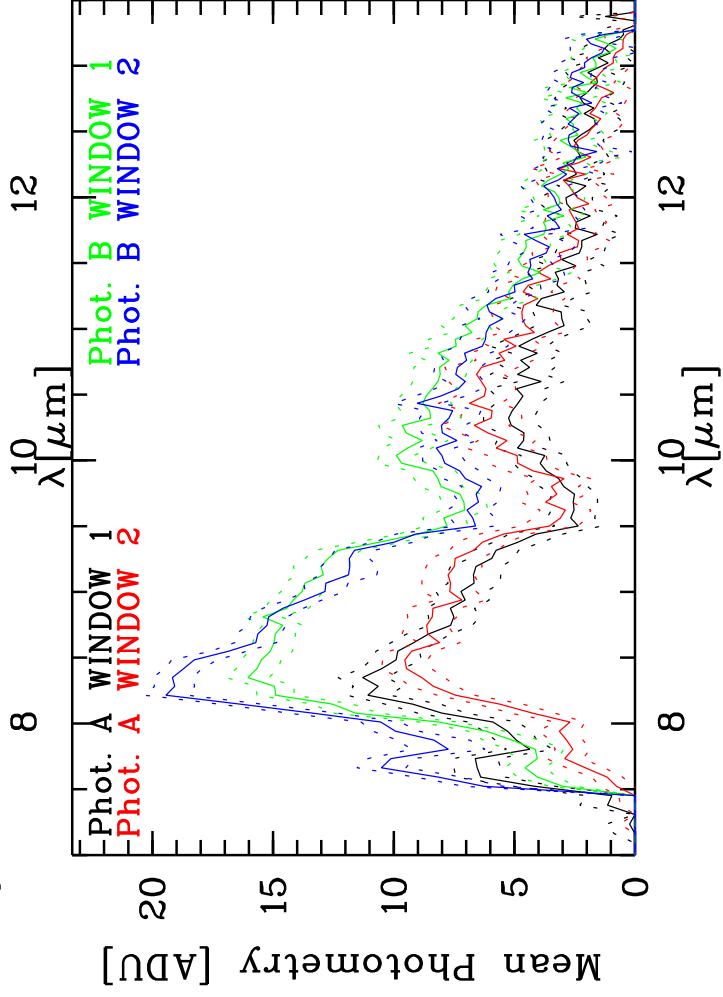

Targ: hd90432/CAL_hd90432_midi_pa2
 Mode: HIGH_SENS
 Date: 2006-04-22T00:44:58

PhotoA 1- 1.51557E+04_108980E+04_4.52777E+02_1.80332E+03
 PhotoA 2- 1.51557E+04_1.14013E+04_4.45257E+02_1.83169E+03
 PhotoB 1- 1.37457E+04_1.22600E+04_7.45500E+02_1.91192E+03
 PhotoB 2- 1.36430E+04_1.18774E+04_7.75241E+02_1.91359E+03