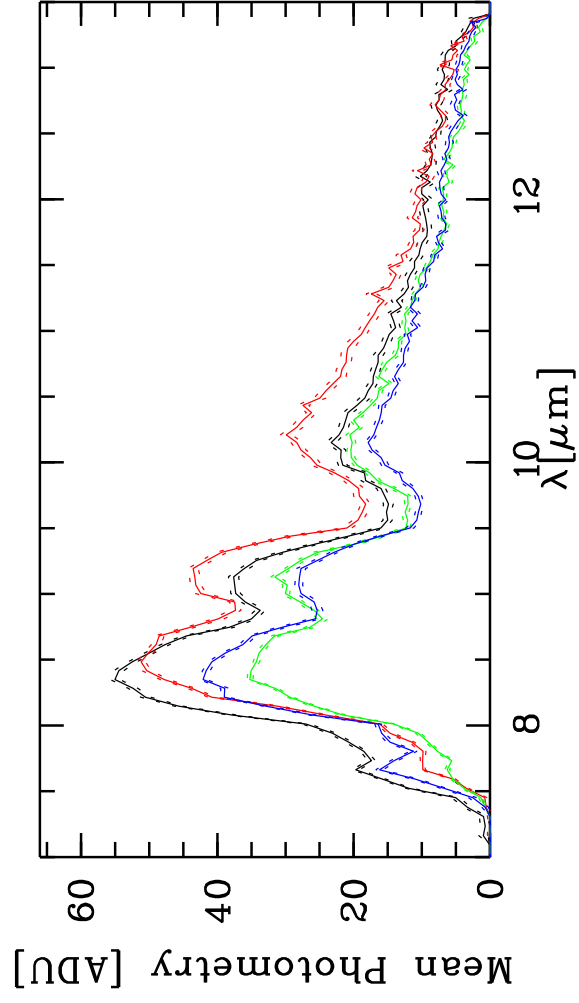

Targ: HD82668/CAL_HD82668_IRAS10197_7 - Stations: E0 - G0 - Mode: HIGH_SEN
 r.MIDI.2006-05-20T23:23:18.000 started: 2006-05-20T23:04:14 - Pro Science: 0000

PhotA1:-8.49274E+03-1.22573E+04-2.05084E+03-1.70816E+03
 PhotA2:-8.49274E+03-1.29306E+04-2.16080E+03-1.71735E+03
 PhotB1:-9.22049E+03-1.21705E+04-1.46685E+03-1.74946E+03
 PhotB2:-1.30630E+04-1.14114E+04-1.52499E+03-1.75421E+03