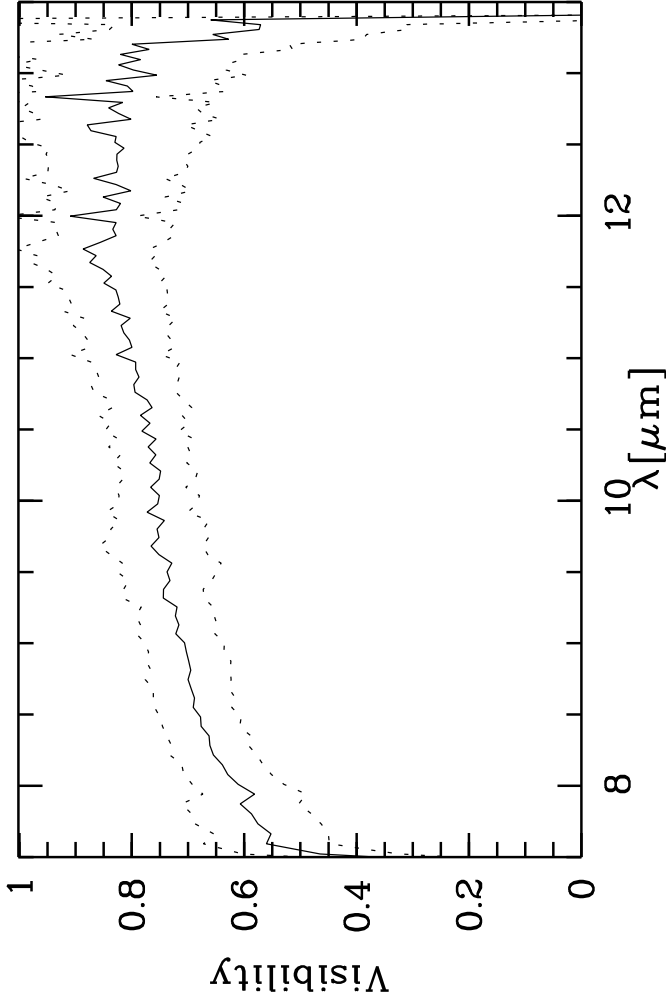

Targ: HD82668/CAL_HD82668_IRAS10197_7 - Stations: E0 - G0 - Mode: HIGH_SEN
 r.MIDI.2006-05-20T23:23:18.000 started: 2006-05-20T23:04:14 - Pro Science: 0000

PhotA1:-8.49274E+03-1.22573E+04-2.05084E+03-1.70816E+03
 PhotA2:-8.49274E+03-1.29306E+04-2.16080E+03-1.71735E+03
 PhotB1:-9.22049E+03-1.21705E+04-1.46685E+03-1.74946E+03
 PhotB2:-1.30630E+04-1.14114E+04-1.52499E+03-1.75421E+03