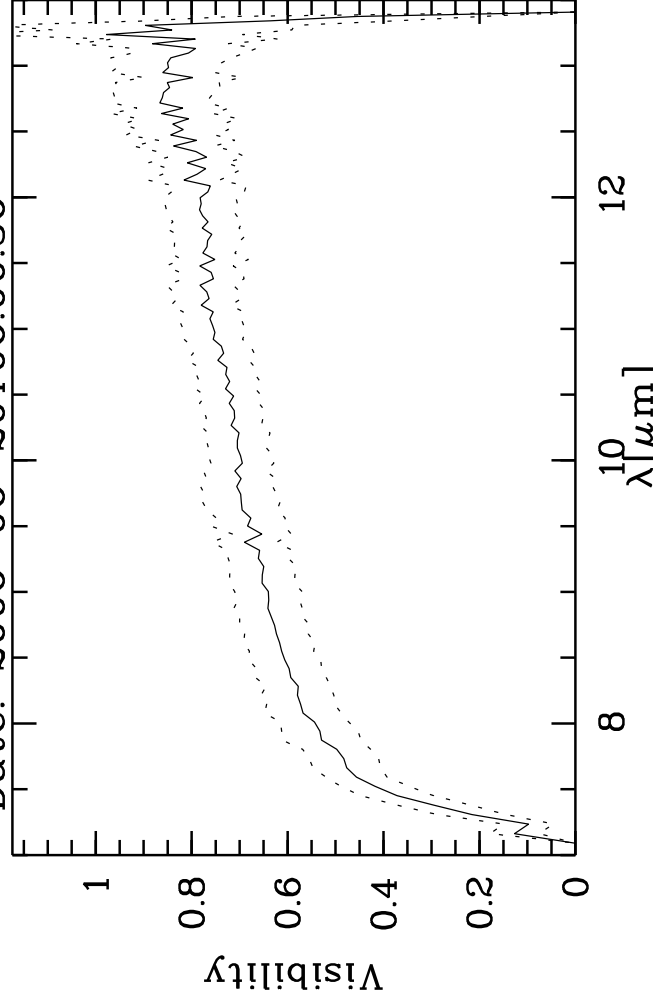

Targ: deloph/CAL_deloph-25
Mode: HIGH_SENS
Date: 2006-06-20T06:00:36

Grism: PRISM
Pro Science: 0
Stations: A0 - G0