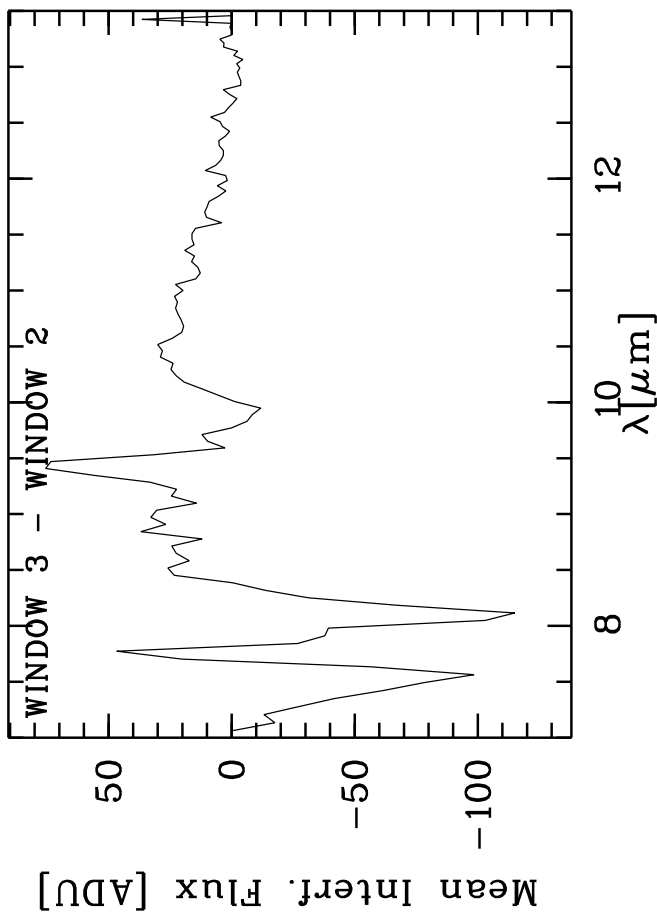

Targ: BetGru/CAL_BetGru-1 - Stations: A0 - G0 - Mode: SCI_PHOT/PRISM
 r.MIDI.2006-08-08T08:13:55.973 started: 2006-08-08T08:01:45 - Pro Science: 0000

PhoA: -8.00185E+03 3.22295E+04 1.98337E+04 2.23617E+03
 Int2: 1.30487E+04 5.09461E+04 3.33877E+04 3.80376E+03
 Int3: 5.39587E+03 4.82596E+04 3.39228E+04 3.88422E+03
 PhoB: 3.27662E+03 2.71612E+04 1.60180E+04 2.00457E+03