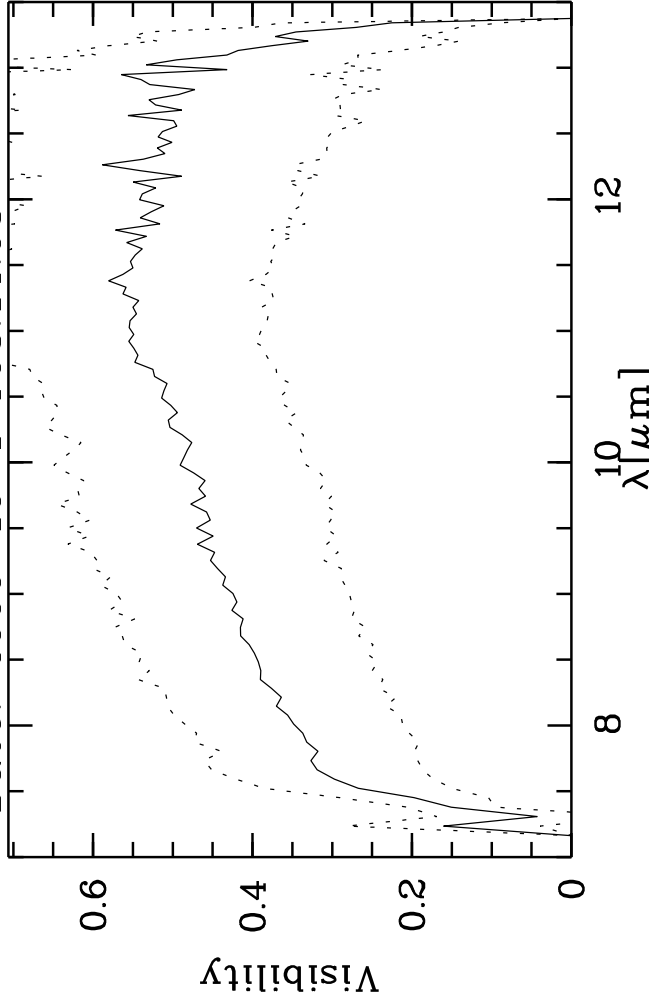

Targ: HD4128/STD_HD4128_0043-1759
 Mode: HIGH_SENS
 Date: 2006-10-17T03:14:03

Grism: PRISM
 Pro Science: 0
 Stations: H0 - D0