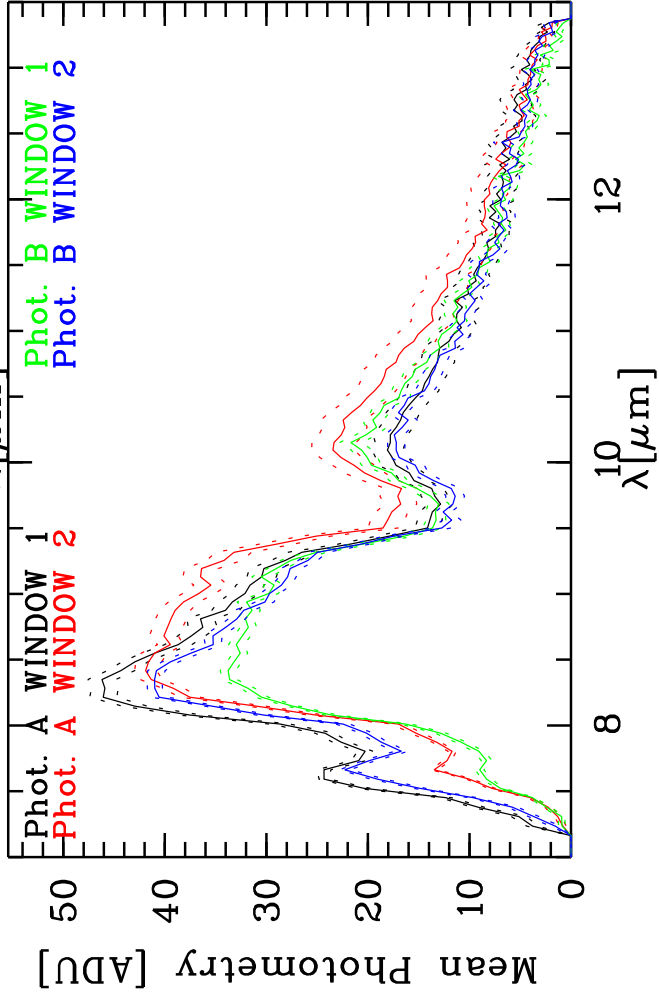

Targ: HD4128/STD_HD4128_0043-1759
 Mode: HIGH_SENS
 Date: 2006-10-17T03:14:03

Grism: PRISM
 Pro Science: 0
 Stations: H0 - D0