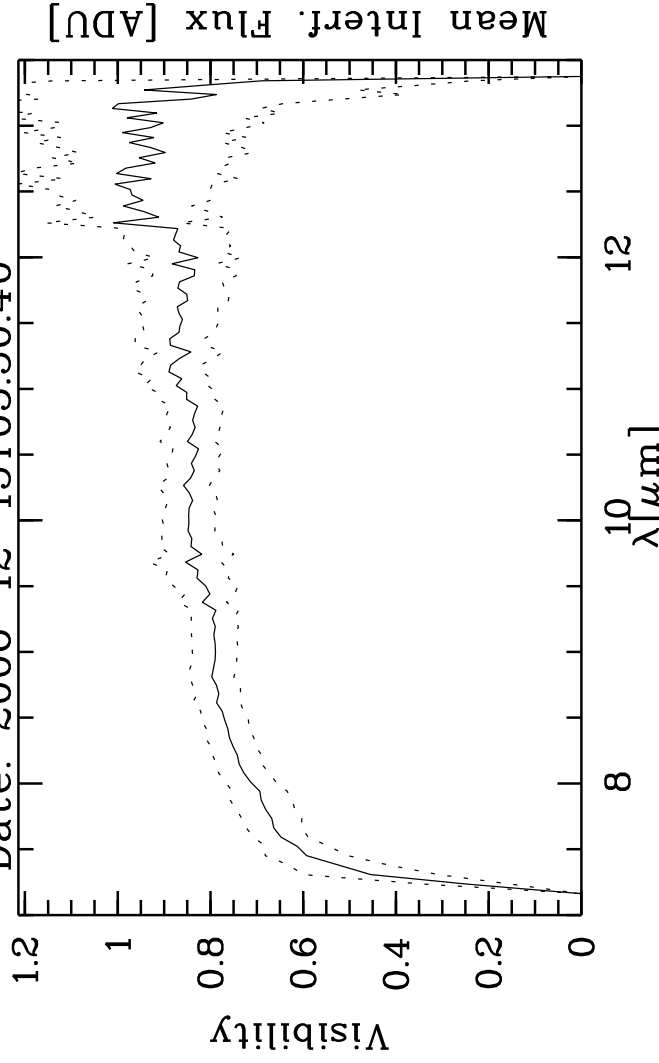

Targ: HD61421/CAL_HD61421-16m-2
 Mode: HIGH_SENS
 Date: 2006-12-15T05:50:40

Grism: PRISM
 Pro Science: 0
 Stations: E0 - G0