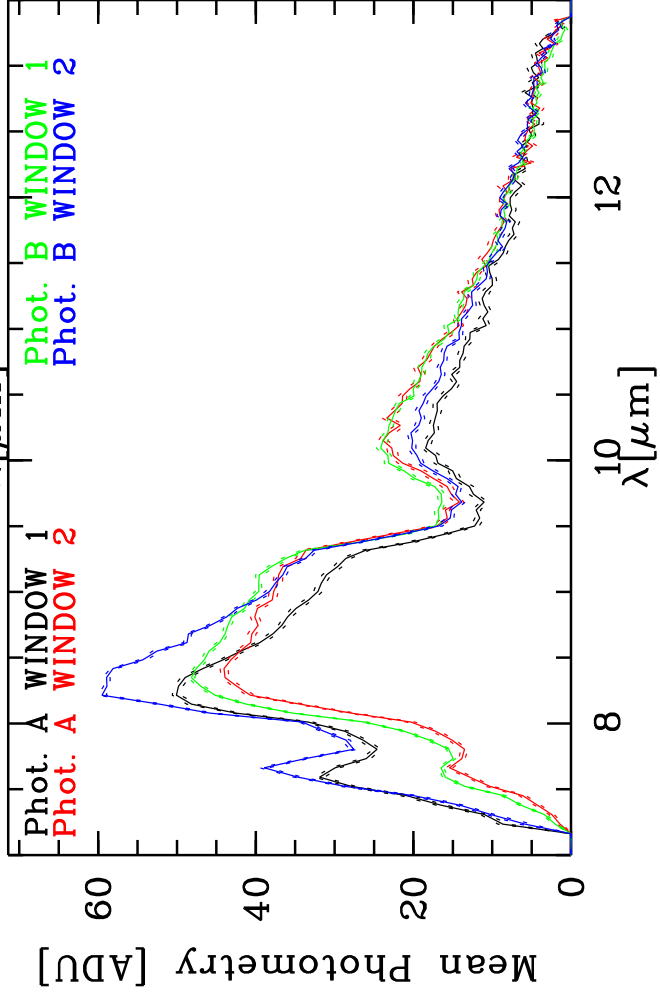

Targ: HD61421/CAL_HD61421-16m-2
 Mode: HIGH_SENS
 Date: 2006-12-15T05:50:40

Grism: PRISM
 Pro Science: 0
 Stations: E0 - G0