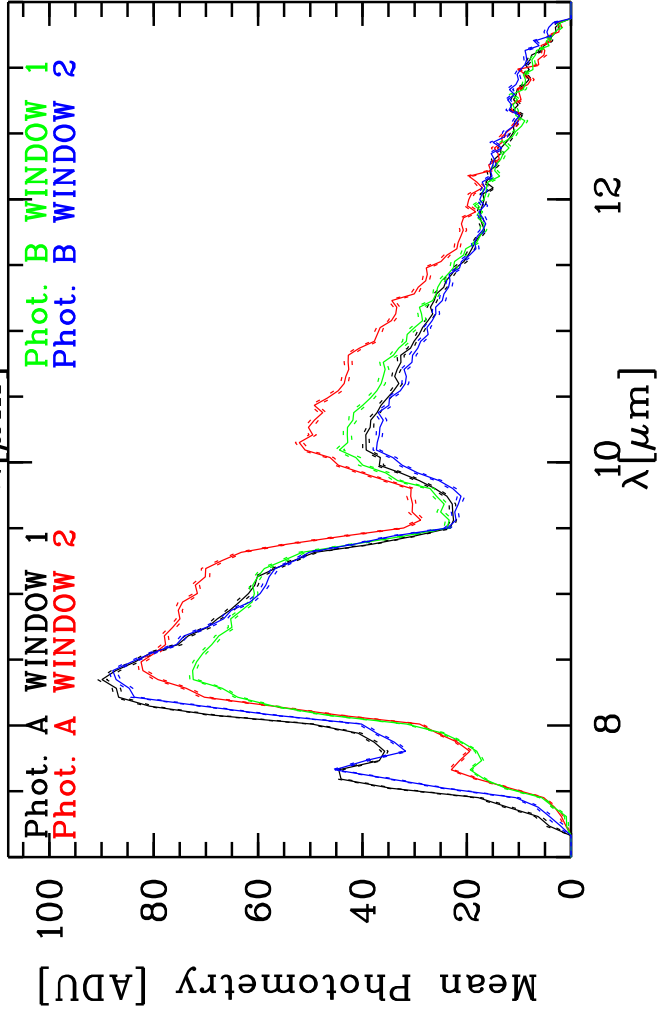

Targ: HD_36389/CAL_HD_36389_D_3
 Mode: HIGH_SENS
 Date: 2006-12-19T03:15:38

Grism: PRISM
 Pro Science: 0
 Stations: KO - G0