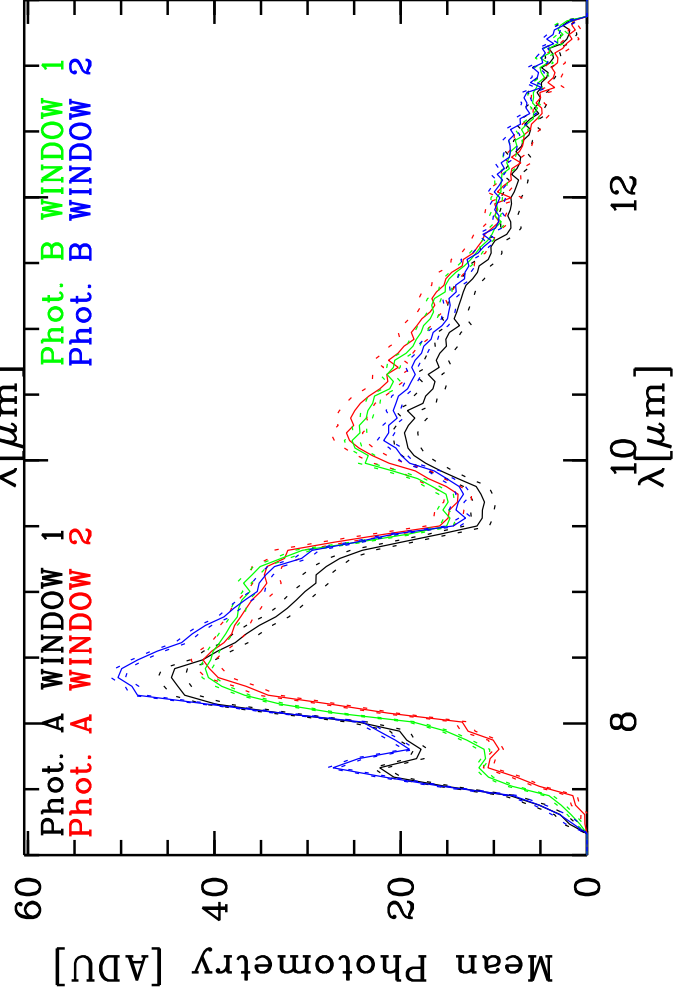

Targ: hd82668/CAL\_hd82668-2  
 Mode: HIGH\_SENS  
 Date: 2006-12-19T04:52:33

Grism: PRISM  
 Pro Science: 0  
 Stations: K0 - G0