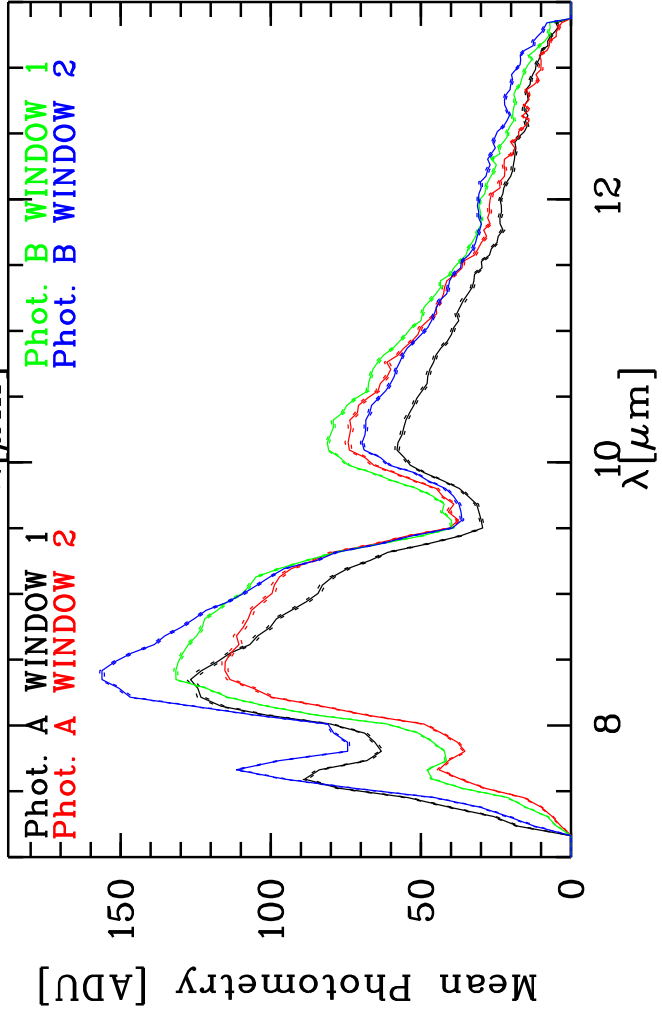

Targ: hd-18884/CAL\_03:02+04-(163-Jy)  
 Mode: HIGH\_SENS  
 Date: 2006-12-19T23:47:46

Grism: PRISM  
 Pro Science: 0  
 Stations: KO - G0