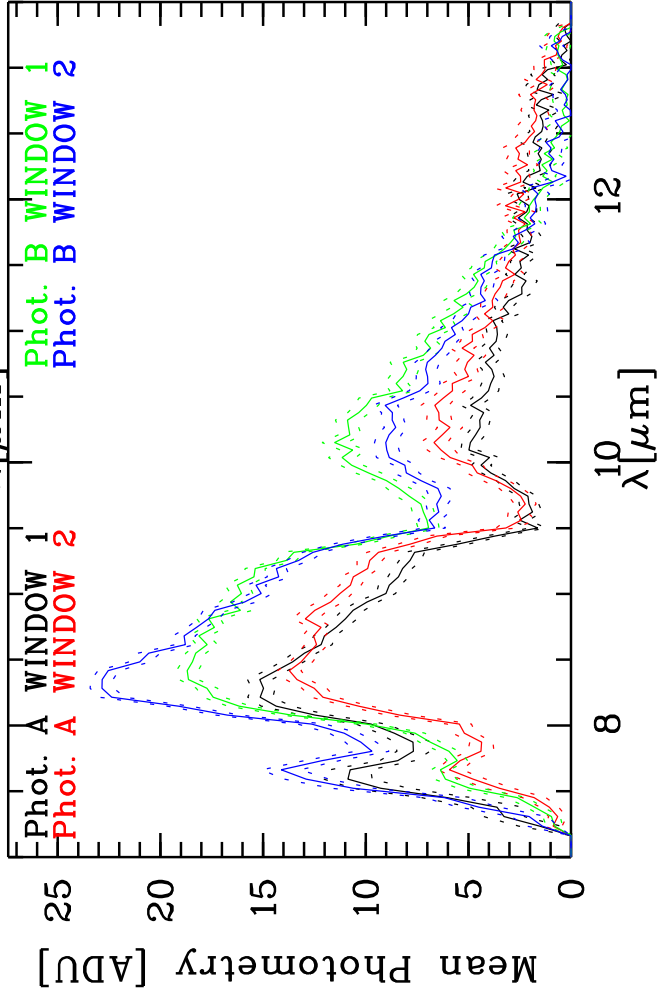

Targ: hd-90432/CAL\_10:26-16-(22-Jy)  
 Mode: HIGH\_SENS  
 Date: 2007-03-02T02:56:51

Grism: PRISM  
 Pro Science: 0  
 Stations: H0 - G0