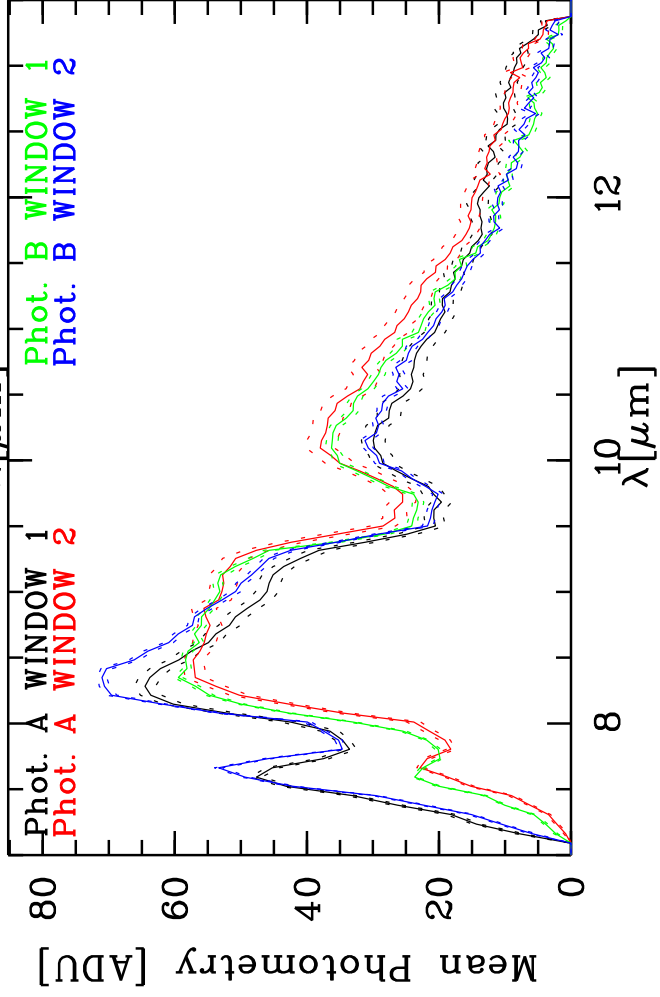

Targ: gameri/CAL-gameri-I
 Mode: HIGH_SENS
 Date: 2007-12-06T02:00:53

Grism: PRISM
 Pro Science: 0
 Stations: K0 - A0