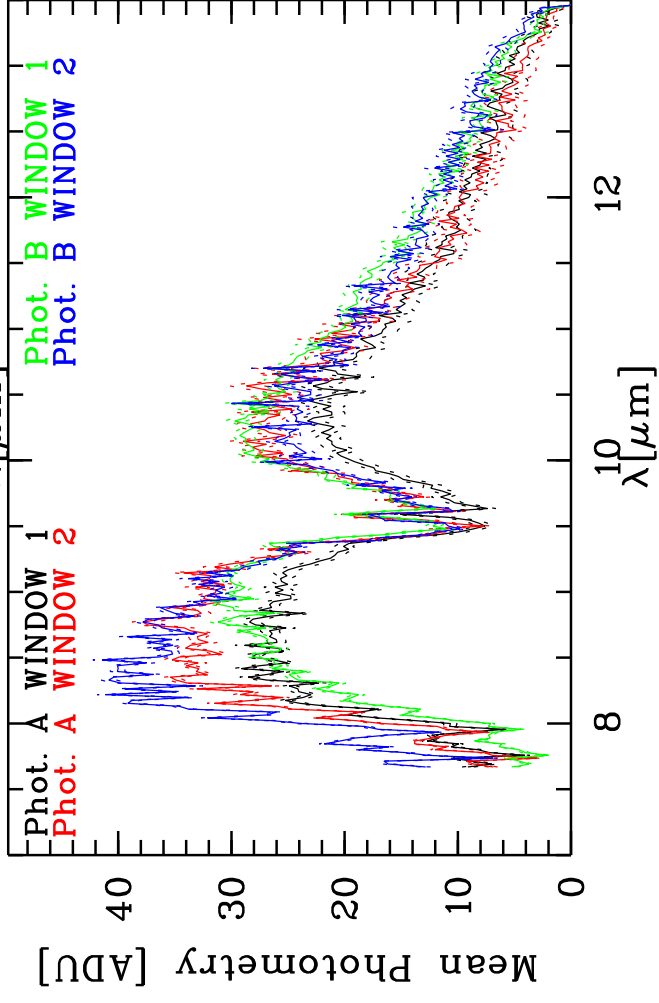

TF: 2.65000E-01 2.84700E-01 3.40500E-01 3.40500E-01 6.52800E-01
 Cal: hd20720/ Targ: hd-20720
 Mode: HIGH_SENS
 Date: 2007-10-02T07:21:04

Grism: GRISM
 Pro Science: 0
 Stations: E0 - G0