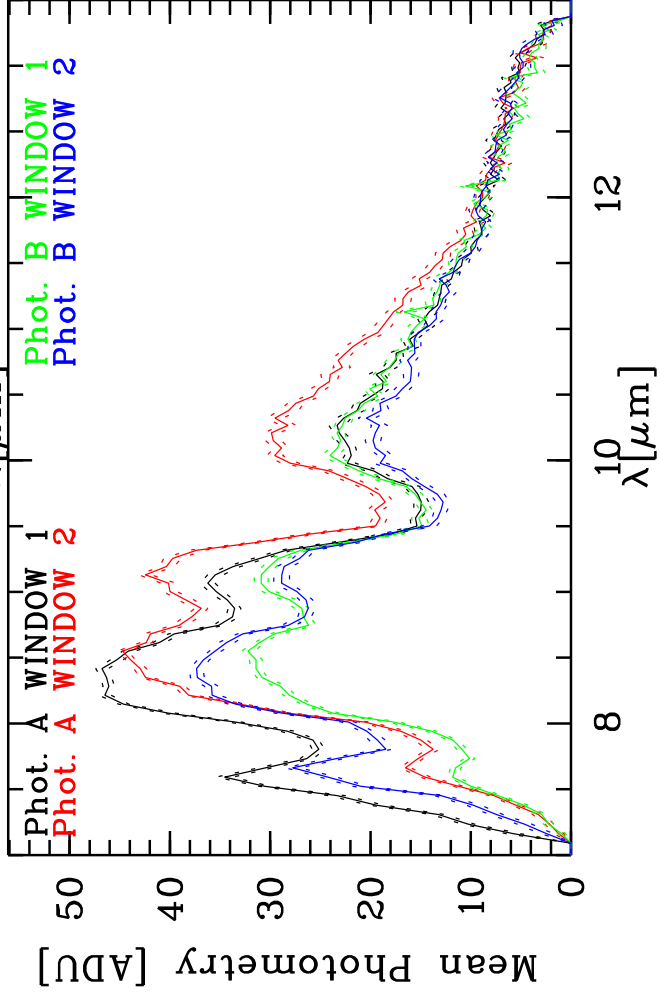

TF: 3.66900E-01 3.78700E-01 4.27800E-01 4.27800E-01 5.41000E-01
 Cal: hd9053 / Targ: hd-9053
 Mode: HIGH_SENS
 Date: 2007-11-12T04:26:33

PhotA1-8.79548E+03-1.33185E+04-2.13267E+03-1.74653E+03
 PhotA2-8.79548E+03-1.22223E+04-2.16455E+03-1.75160E+03
 PhotB1-1.77998E+04-1.12223E+04-1.65708E+03-1.93987E+03
 PhotB2-1.77078E+04-1.15388E+04-1.74992E+03-1.97169E+03