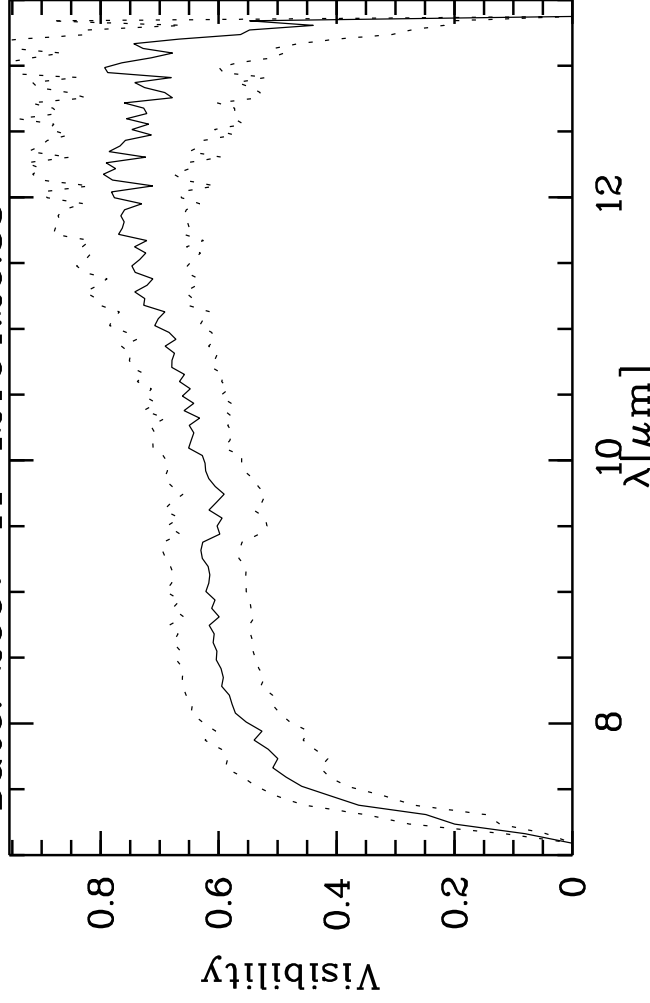

TF: 3.66900E-01 3.78700E-01 4.27800E-01 4.27800E-01 5.41000E-01
 Cal: hd9053 / Targ: hd-9053
 Mode: HIGH_SENS
 Date: 2007-11-12T04:26:33

PhotA1-8.79548E+03-1.33185E+04-2.13267E+03-1.74653E+03
 PhotA2-8.79548E+03-1.22223E+04-2.16455E+03-1.75160E+03
 PhotB1-1.77998E+04-1.12223E+04-1.65708E+03-1.93987E+03
 PhotB2-1.77078E+04-1.15388E+04-1.74992E+03-1.97169E+03