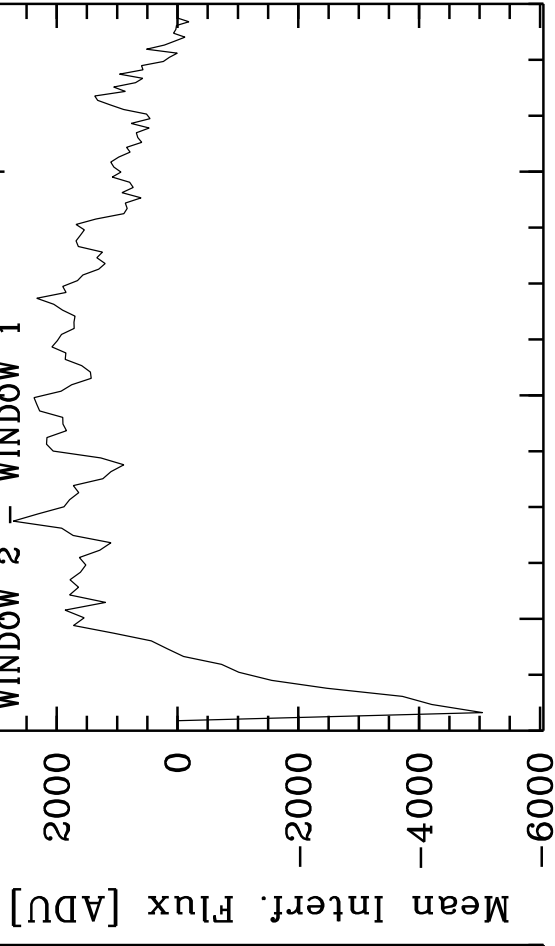

TF: 3.66900E-01 3.78700E-01 4.27800E-01 4.27800E-01 5.41000E-01
 Cal: hd9053 / Targ: hd-9053
 Mode: HIGH_SENS
 Date: 2007-11-12T04:26:33

PhotA1-8.79548E+03-1.33185E+04-2.13267E+03-1.74653E+03
 PhotA2-8.79548E+03-1.22223E+04-2.16455E+03-1.75160E+03
 PhotB1-1.77998E+04-1.12223E+04-1.65708E+03-1.93987E+03
 PhotB2-1.77078E+04-1.15388E+04-1.74992E+03-1.97169E+03