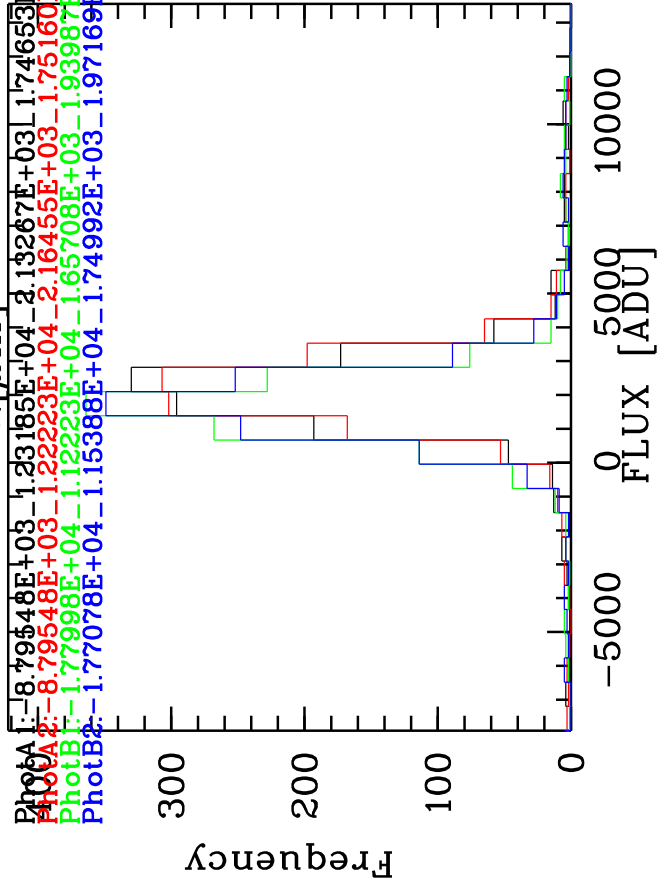

TF: 3.66900E-01 3.78700E-01 4.27800E-01 4.27800E-01 5.41000E-01
 Cal: hd9053 / Targ: hd-9053
 Mode: HIGH_SENS
 Date: 2007-11-12T04:26:33

PhotA1-8.79548E+03-1.33185E+04-2.13267E+03-1.74653E+03
 PhotA2-8.79548E+03-1.22223E+04-2.16455E+03-1.75160E+03
 PhotB1-1.77998E+04-1.12223E+04-1.65708E+03-1.93987E+03
 PhotB2-1.77078E+04-1.15388E+04-1.74992E+03-1.97169E+03