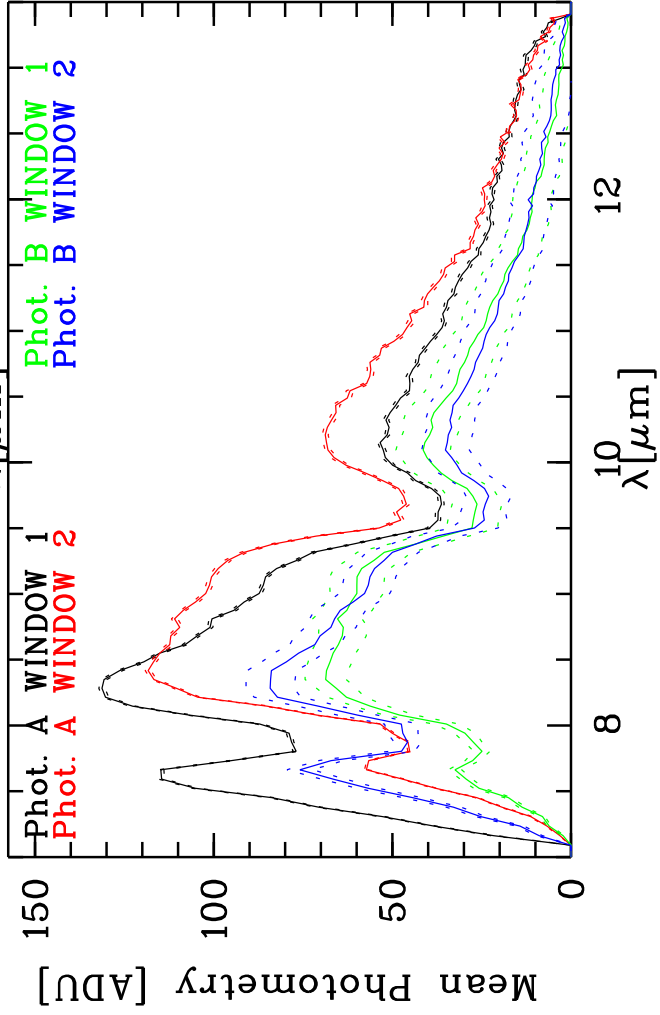

Targ: HD167618/CAL_HD167618_D0-G1-72m
 Mode: HIGH_SENS
 Date: 2007-05-08T06:51:35

Grism: PRISM
 Pro Science: 0
 Stations: G1 - D0