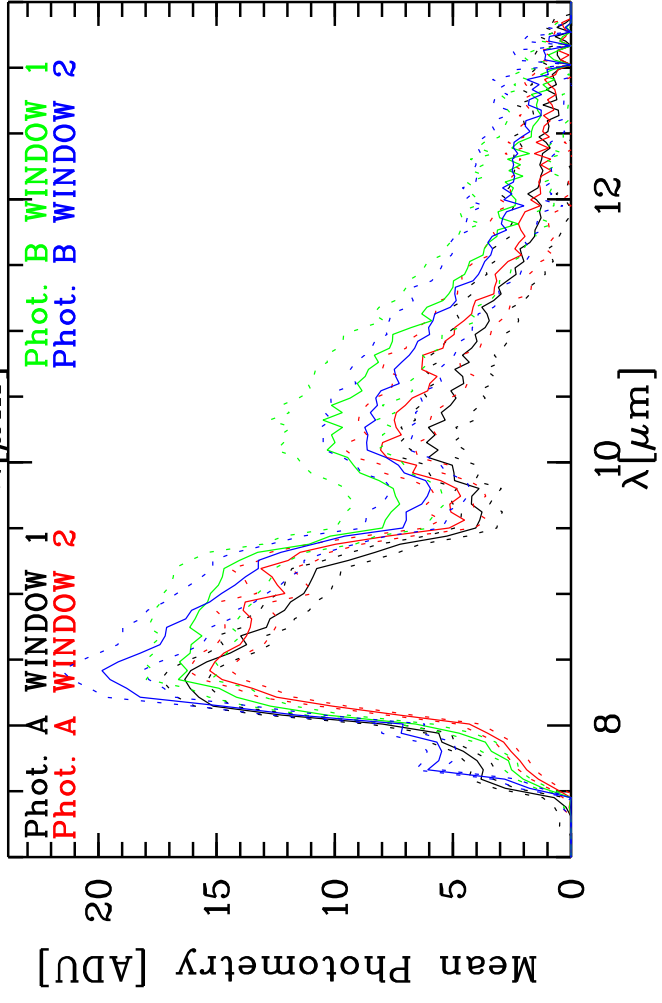

Targ: HD187642/CAL_HD187642_D0-G1-72m
Mode: HIGH_SENS
Date: 2007-04-24T07:25:22

Grism: PRISM
Pro Science: 0
Stations: G1 - D0