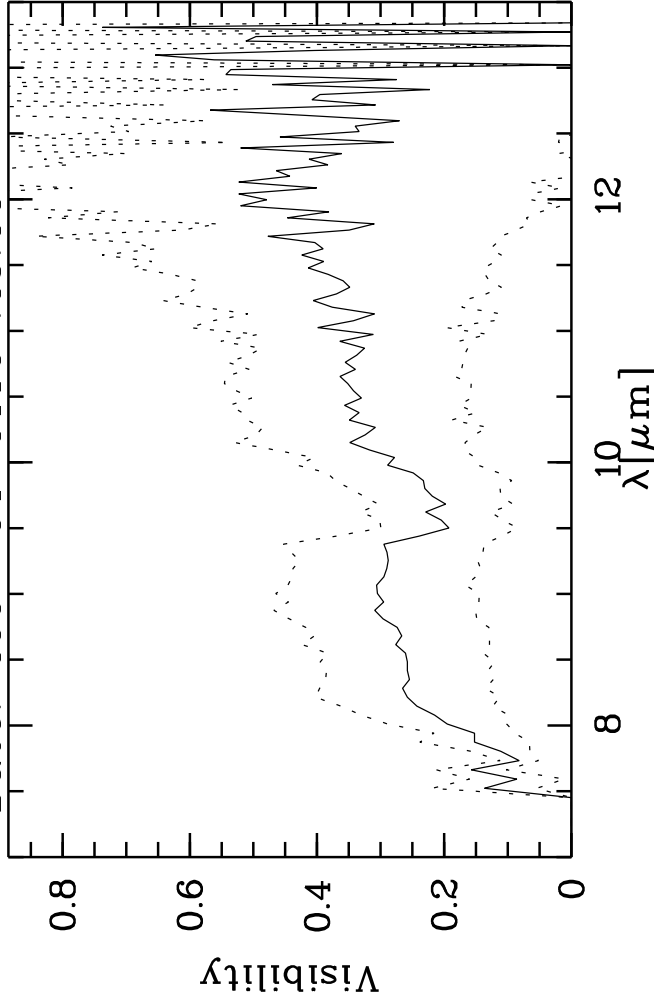

Targ: HD187642/CAL_HD187642_D0-G1-72m
Mode: HIGH_SENS
Date: 2007-04-24T07:25:22

Grism: PRISM
Pro Science: 0
Stations: G1 - D0