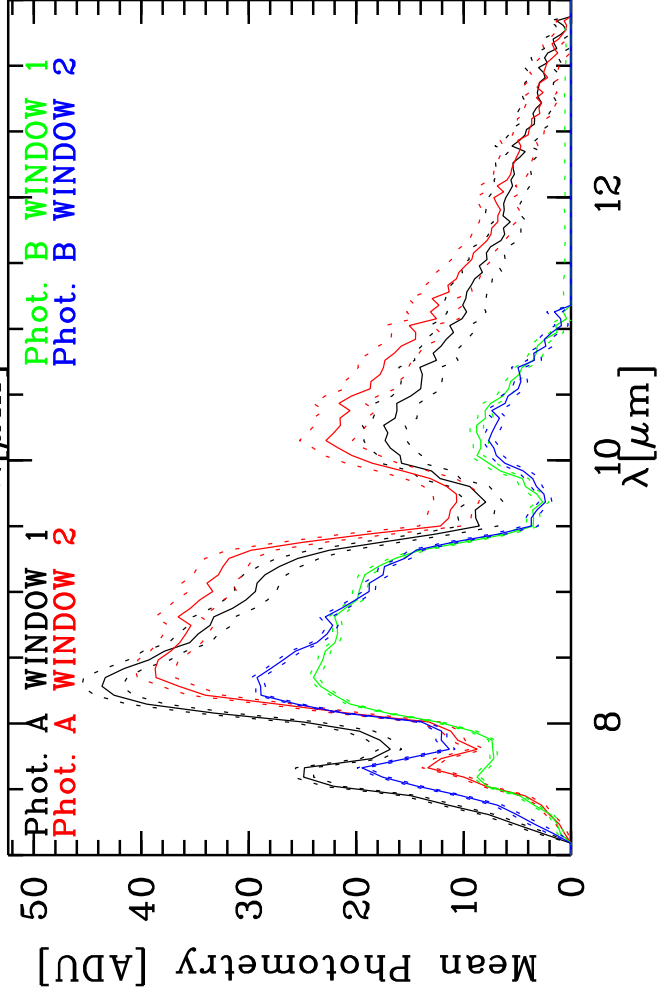

Targ: alf-Ari/alf-Ari
 Mode: HIGH_SENS
 Date: 2007-12-06T02:43:59

Grism: PRISM
 Pro Science: 0
 Stations: KO - A0