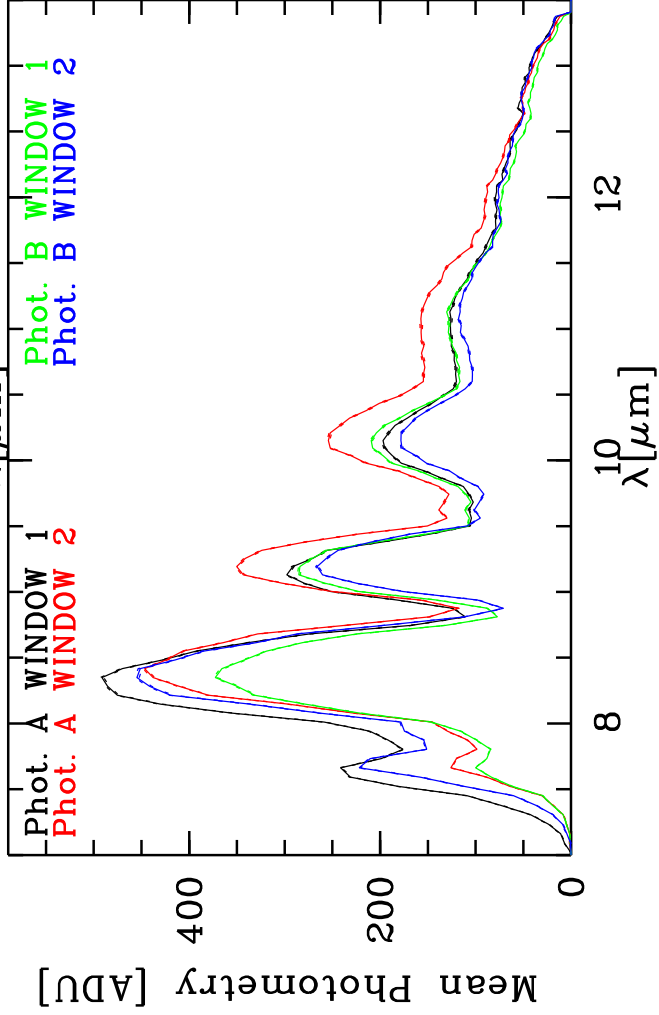

Targ: alf-Boo/alf-Boo  
 Mode: HIGH\_SENS  
 Date: 2007-06-18T22:35:33

Grism: PRISM  
 Pro Science: 0  
 Stations: H0 - G0

PhotA: 4.86646E+03\_2.73453E+04\_1.66575E+04\_1.96201E+03  
 PhotB: 4.86646E+03\_2.79826E+04\_1.72734E+04\_1.96788E+03  
 PhotC: 3.92609E+03\_2.46194E+04\_1.38065E+04\_1.80686E+03  
 PhotD: 1.24957E+03\_2.62619E+04\_1.48484E+04\_1.88496E+03