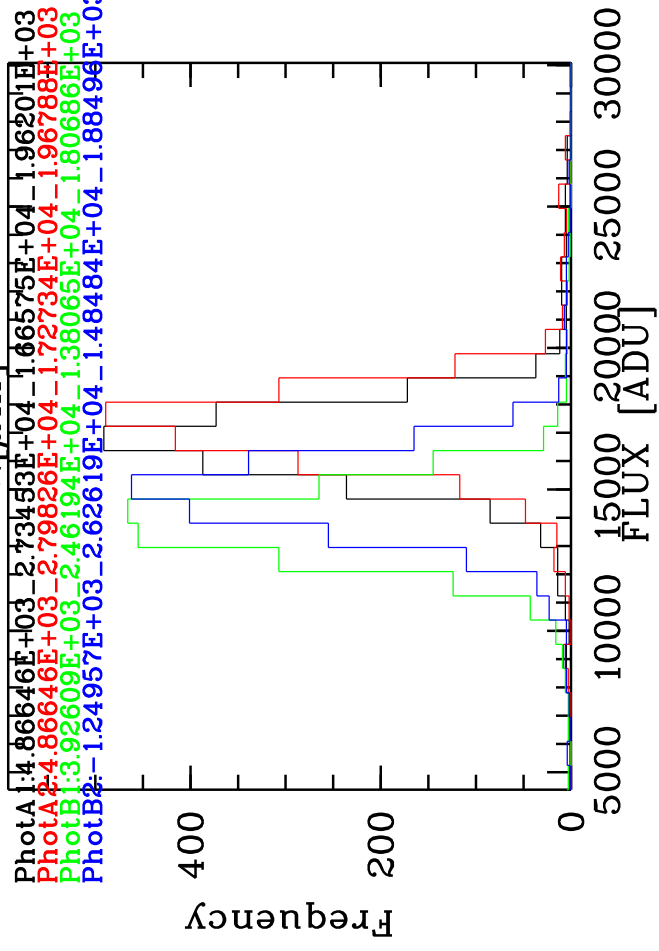

Targ: alf-Boo/alf-Boo  
 Mode: HIGH\_SENS  
 Date: 2007-06-18T22:35:33

Grism: PRISM  
 Pro Science: 0  
 Stations: H0 - G0

PhotA: 4.86646E+03\_2.73453E+04\_1.66575E+04\_1.96201E+03  
 PhotB: 4.86646E+03\_2.79826E+04\_1.72734E+04\_1.96788E+03  
 PhotC: 3.92609E+03\_2.46194E+04\_1.38065E+04\_1.80686E+03  
 PhotD: 1.24957E+03\_2.62619E+04\_1.48484E+04\_1.88496E+03