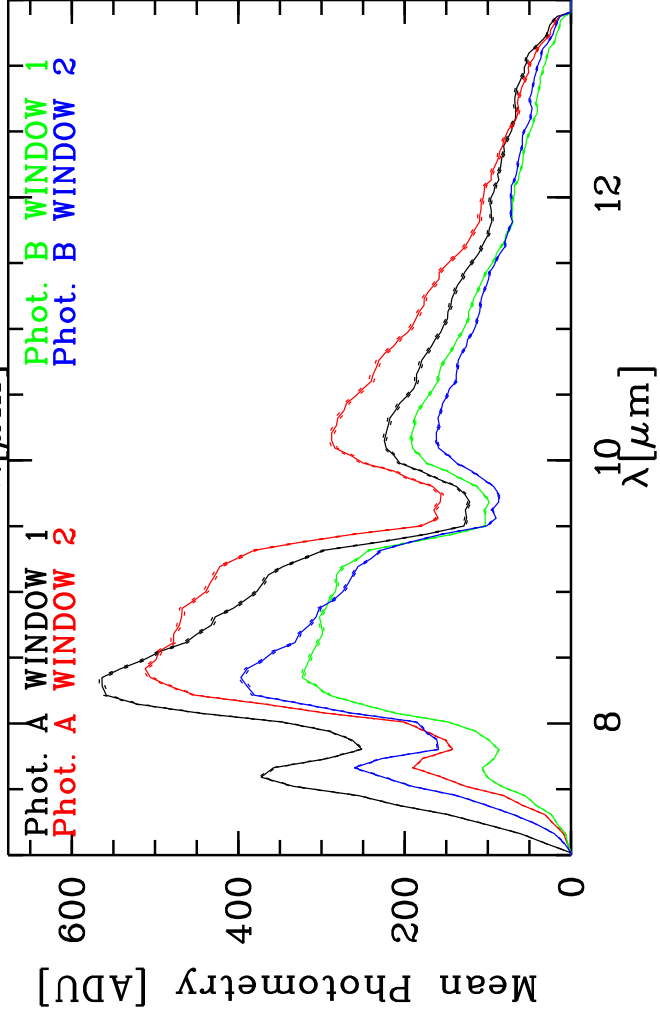

Targ: alf-Boo/alf-Boo
Mode: HIGH_SENS
Date: 2007-07-15T00:11:37

Grism: PRISM
Pro Science: 0
Stations: K0 - A0