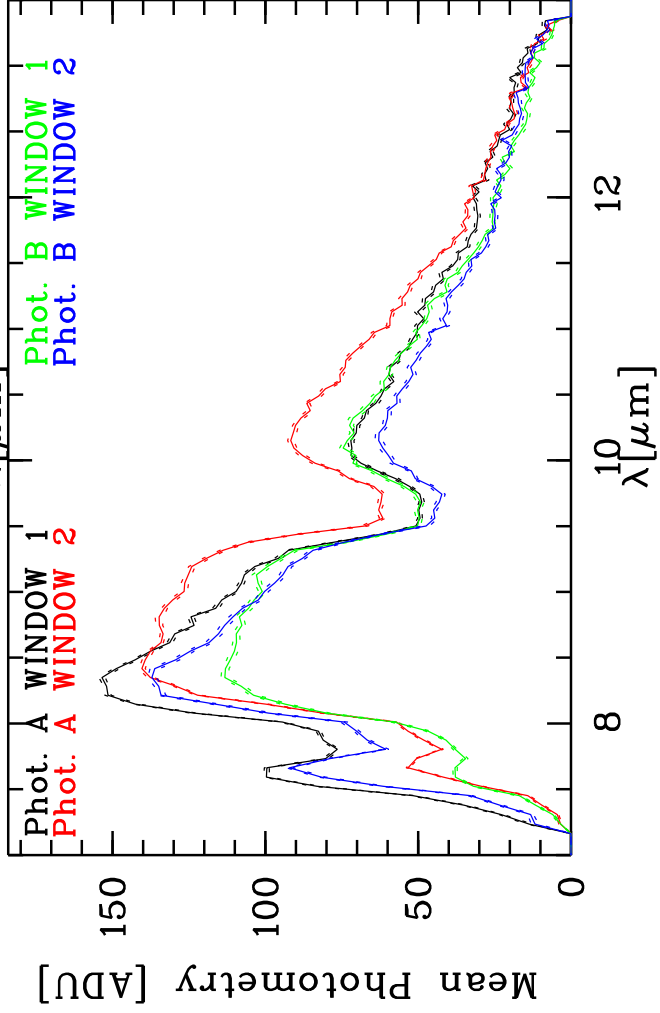

Targ: hd-120323/CAL\_13:49-34-(176-Jy)  
 Mode: HIGH\_SENS  
 Date: 2007-03-02T06:42:15

Grism: PRISM  
 Pro Science: 0  
 Stations: H0 - G0