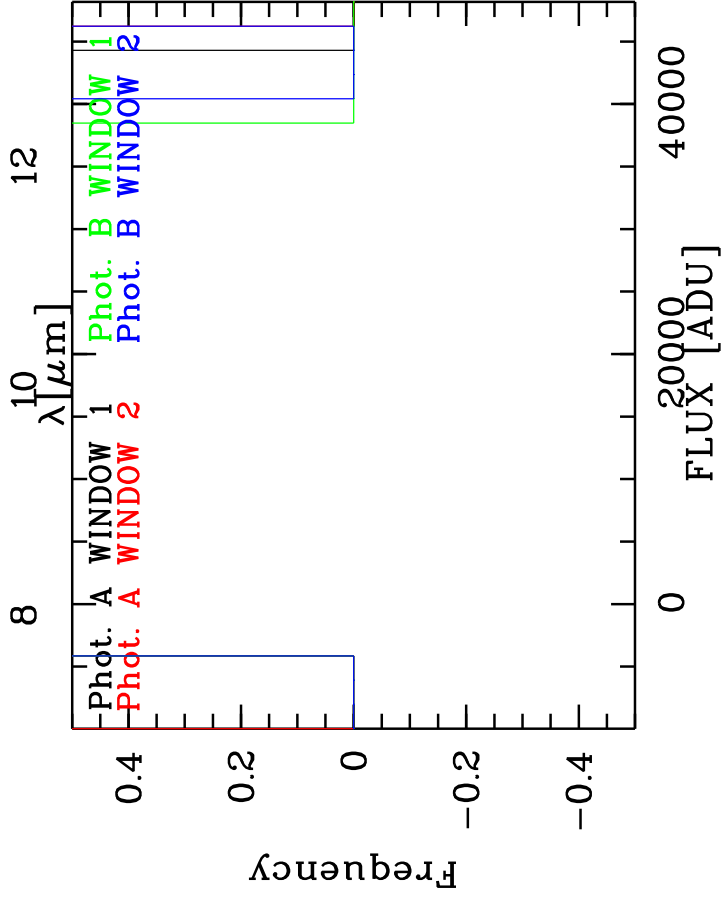

Targ: hd-152786/CAL\_16:58-55-(56-Jy)  
Mode: HIGH\_SENS  
Date: 2007-06-27T01:49:42

FLUX [ADU]  
0 20000 40000