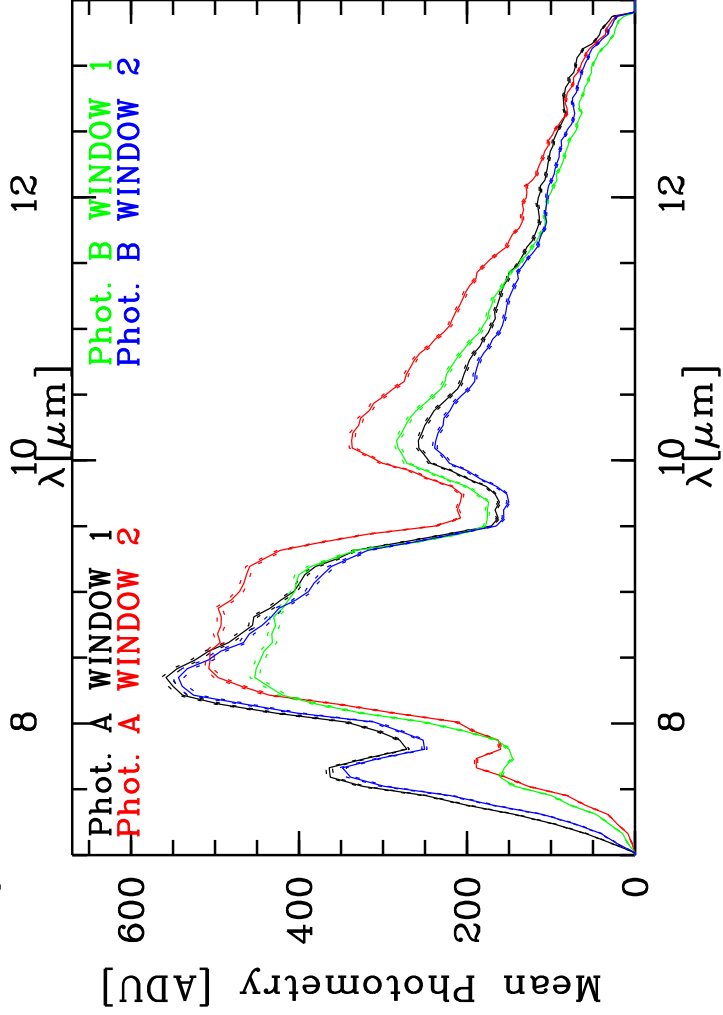

Targ: hd-152786/CAL\_16:58-55-(56-Jy)  
Mode: HIGH\_SENS  
Date: 2007-06-27T01:49:42

FLUX [ADU]  
0 20000 40000