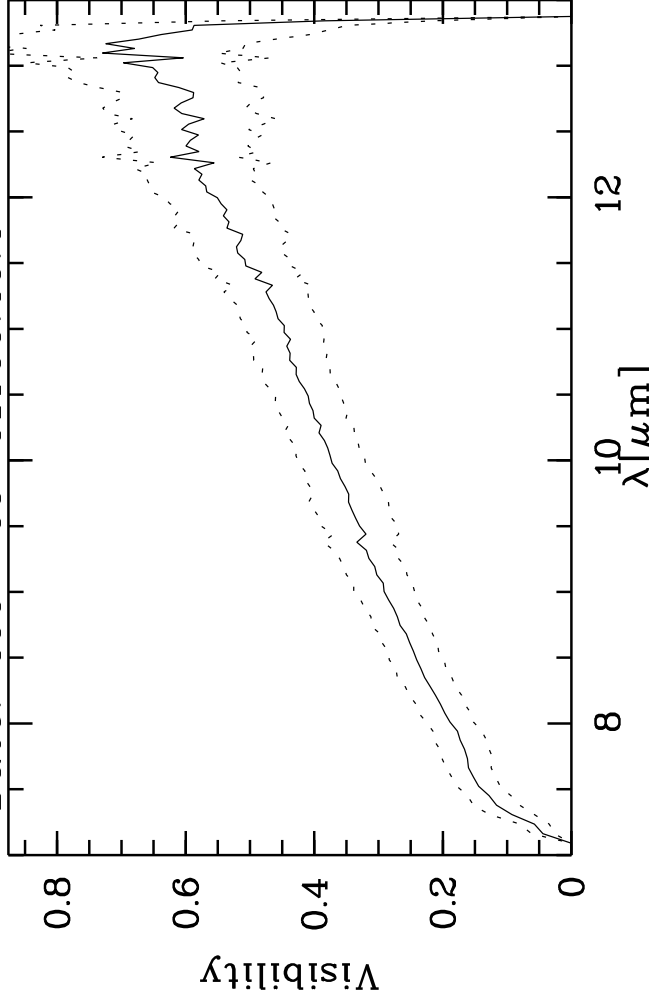

Targ: hd-20720/CAL_03:19-21-(112-Jy)
Mode: HIGH_SENS
Date: 2007-09-21T06:26:27

Grism: PRISM
Pro Science: 0
Stations: K0 - A0