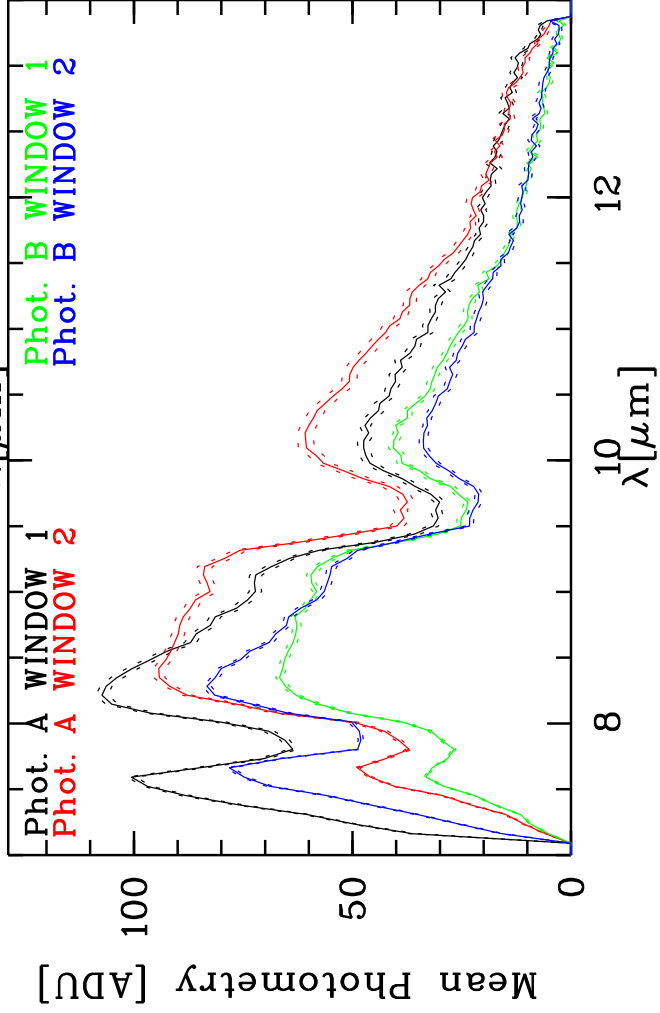

Targ: hd-20720/CAL_03:19-21-(112-Jy)
Mode: HIGH_SENS
Date: 2007-09-21T06:26:27

Grism: PRISM
Pro Science: 0
Stations: K0 - A0