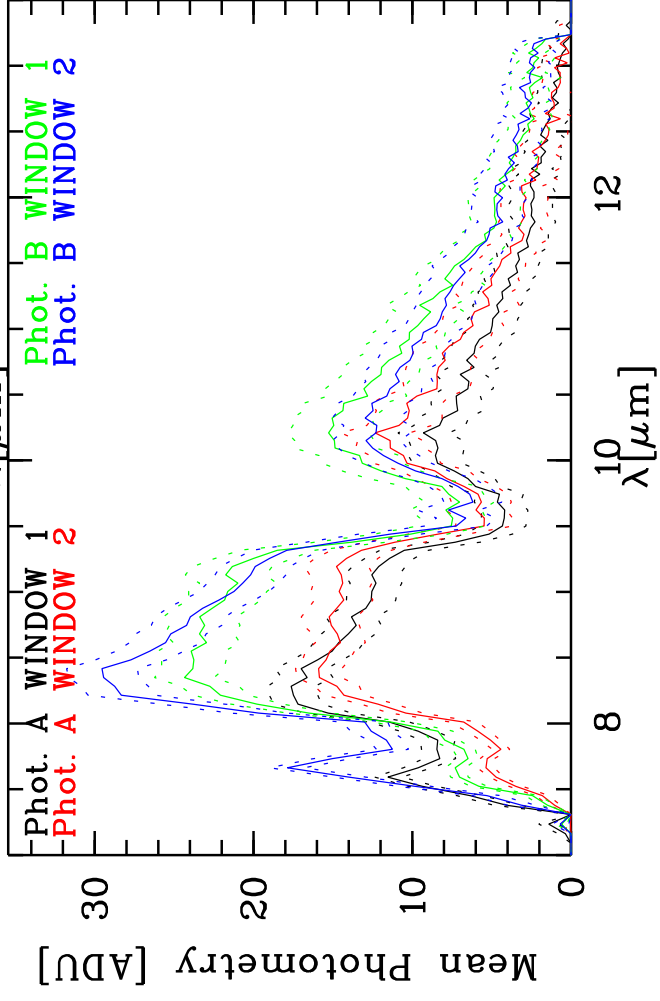

Targ: hd-211416/CAL\_22:18-60-(41-Jy)  
 Mode: HIGH\_SENS  
 Date: 2007-09-19T01:20:22

Grism: PRISM  
 Pro Science: 0  
 Stations: KO - A0