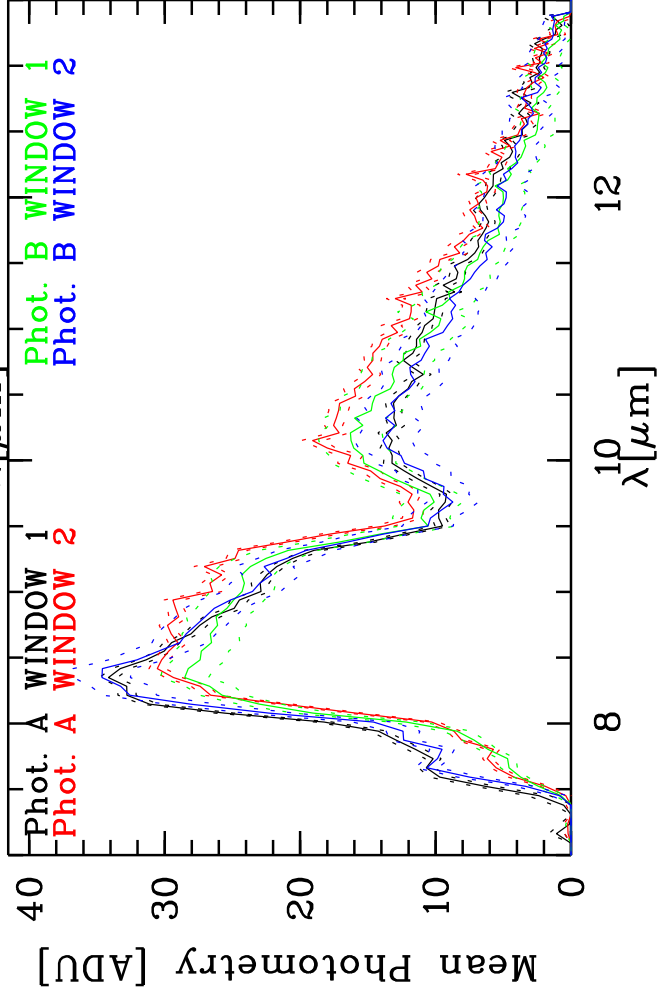

Targ: hd168454/CAL_hd168454_1
 Mode: HIGH_SENS
 Date: 2007-05-17T05:14:12

Grism: PRISM
 Pro Science: 0
 Stations: H0 - D0