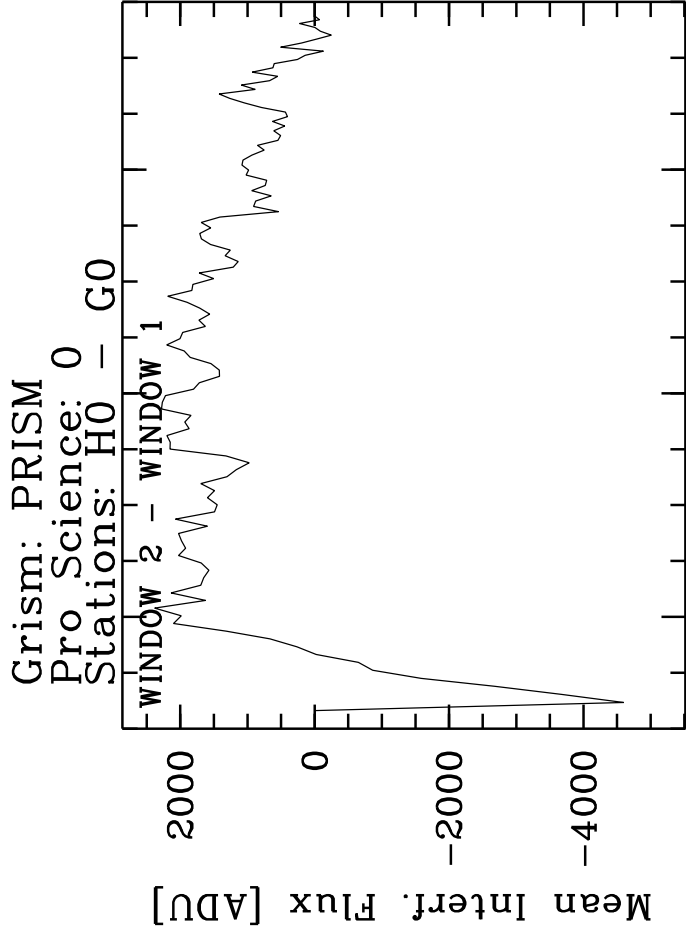

Targ: hd82668/CAL_hd82668-2
 Mode: HIGH_SENS
 Date: 2007-01-18T05:19:40

PhotA1: -9.22259E+03 -1.35254E+04 1.35954E+03 -1.86808E+03
 PhotA2: -9.22259E+03 -1.30240E+04 -2.42569E+03 -1.89366E+03
 PhotB1: -8.80688E+03 -1.39920E+04 -2.26487E+03 -2.08251E+03
 PhotB2: -8.20616E+03 -1.33987E+04 -2.45896E+03 -2.03310E+03