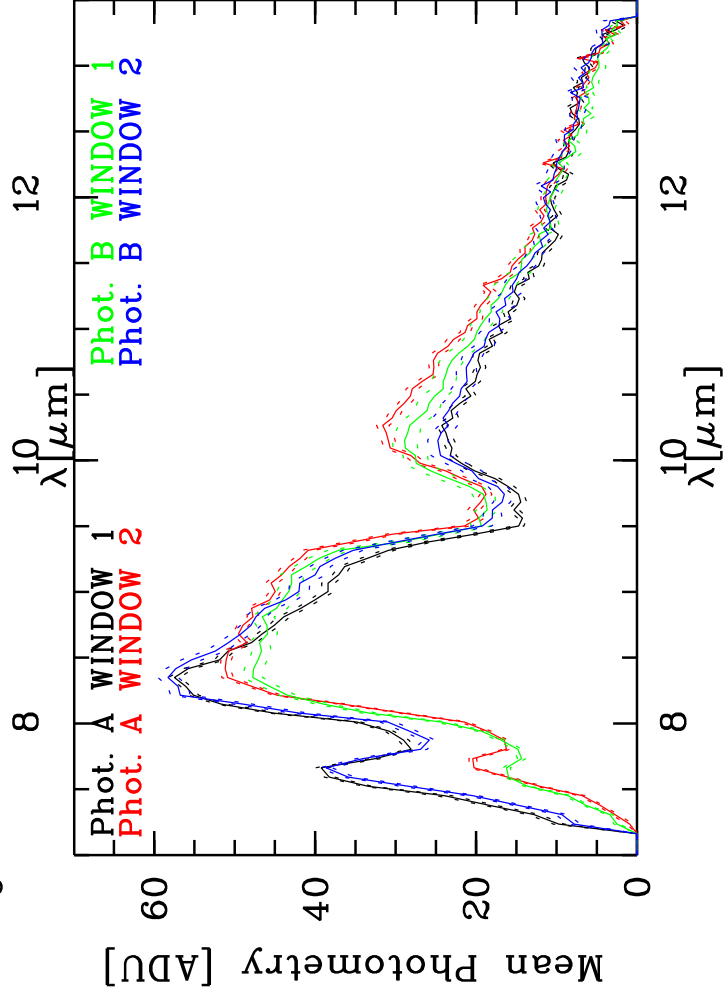

Targ: hd82668/CAL_hd82668-2
 Mode: HIGH_SENS
 Date: 2007-01-18T05:19:40

PhotA1: -9.22259E+03 -1.35254E+04 1.35954E+03 -1.86808E+03
 PhotA2: -9.22259E+03 -1.30240E+04 -2.42569E+03 -1.89366E+03
 PhotB1: -8.80688E+03 -1.39920E+04 -2.26487E+03 -2.08251E+03
 PhotB2: -8.20616E+03 -1.33987E+04 -2.45896E+03 -2.03310E+03