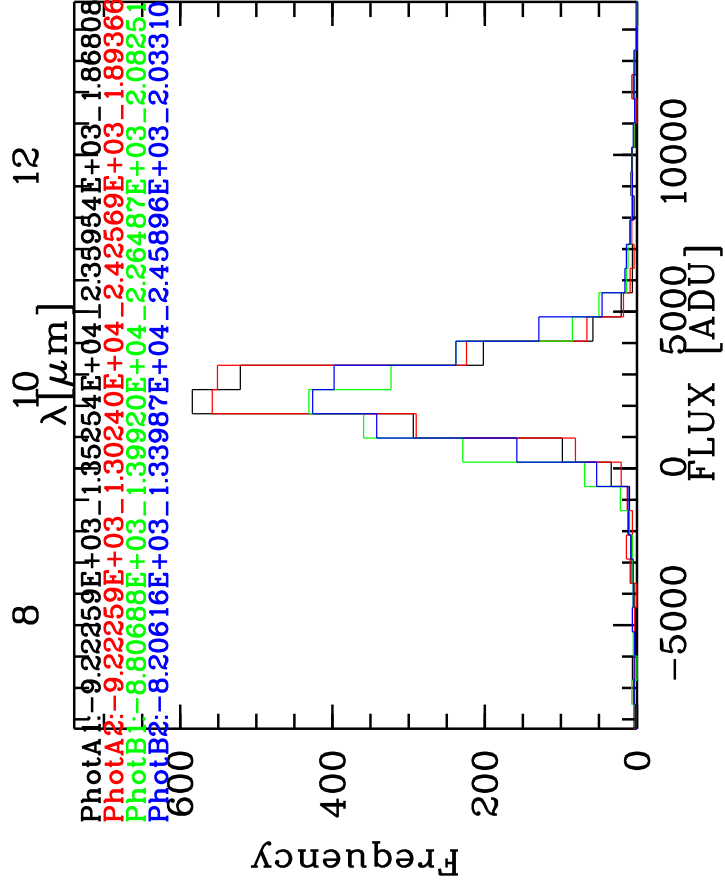

Targ: hd82668/CAL_hd82668-2
 Mode: HIGH_SENS
 Date: 2007-01-18T05:19:40

PhotA1: -9.22259E+03 -1.35254E+04 1.35954E+03 -1.86808E+03
 PhotA2: -9.22259E+03 -1.30240E+04 -2.42569E+03 -1.89366E+03
 PhotB1: -8.80688E+03 -1.39920E+04 -2.26487E+03 -2.08251E+03
 PhotB2: -8.20616E+03 -1.33987E+04 -2.45896E+03 -2.03310E+03