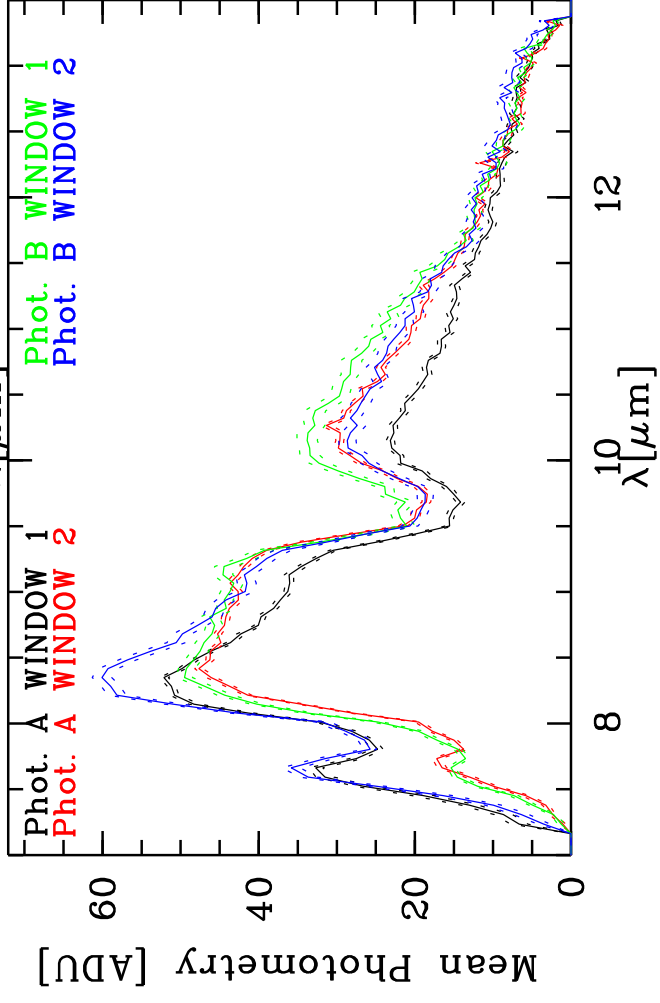

Targ: hd82668/CAL_hd82668-3
 Mode: HIGH_SENS
 Date: 2007-01-19T07:15:01

Grism: PRISM
 Pro Science: 0
 Stations: H0 - G0