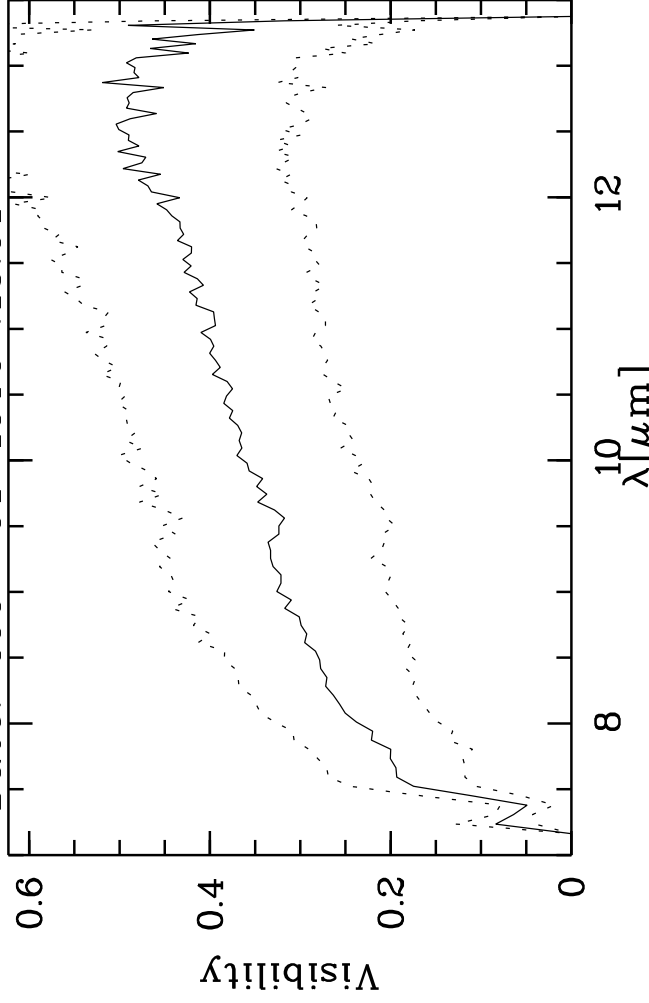

Targ: hd82668/CAL_hd82668-3
 Mode: HIGH_SENS
 Date: 2007-01-19T07:15:01

Grism: PRISM
 Pro Science: 0
 Stations: H0 - G0