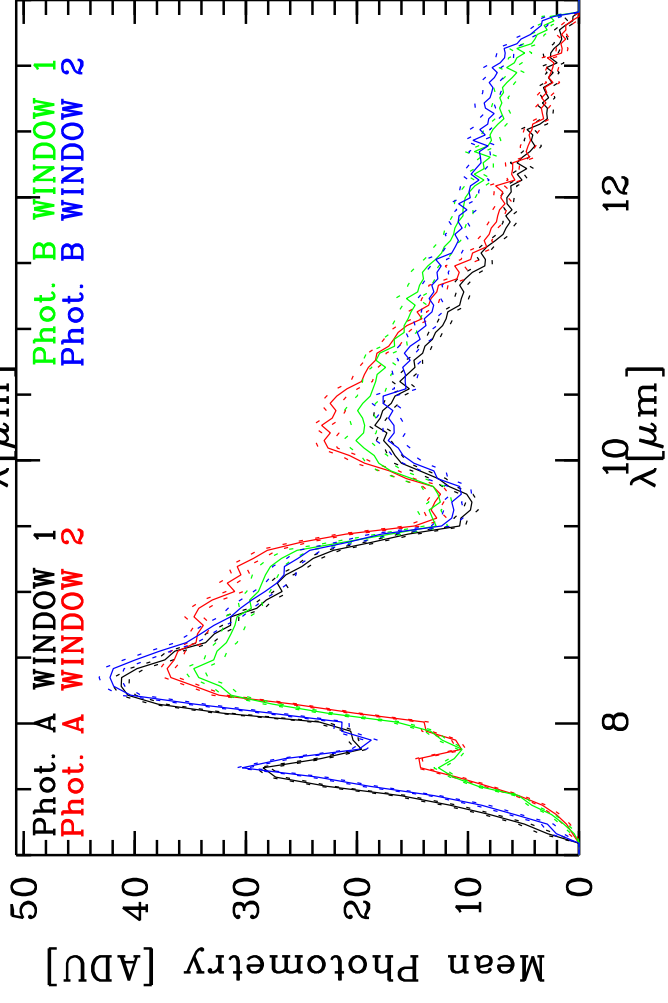

Targ: hd82668/CAL\_hd82668-2  
 Mode: HIGH\_SENS  
 Date: 2007-05-08T01:45:49

Grism: PRISM  
 Pro Science: 0  
 Stations: H0 - D0