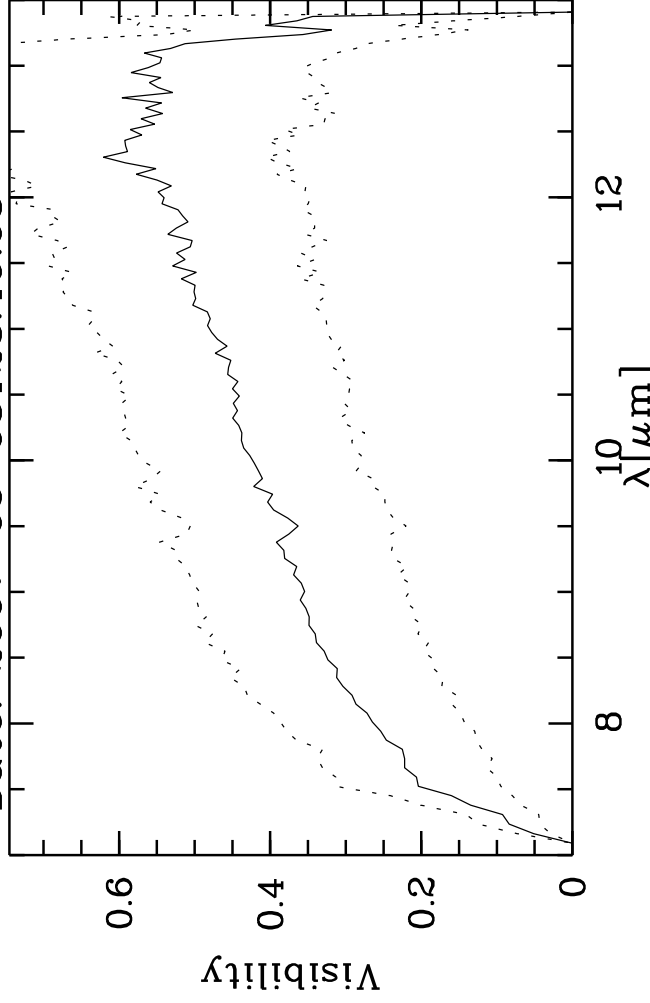

Targ: hd82668/CAL_hd82668-3
 Mode: HIGH_SENS
 Date: 2007-05-08T23:49:08

Grism: PRISM
 Pro Science: 0
 Stations: H0 - D0