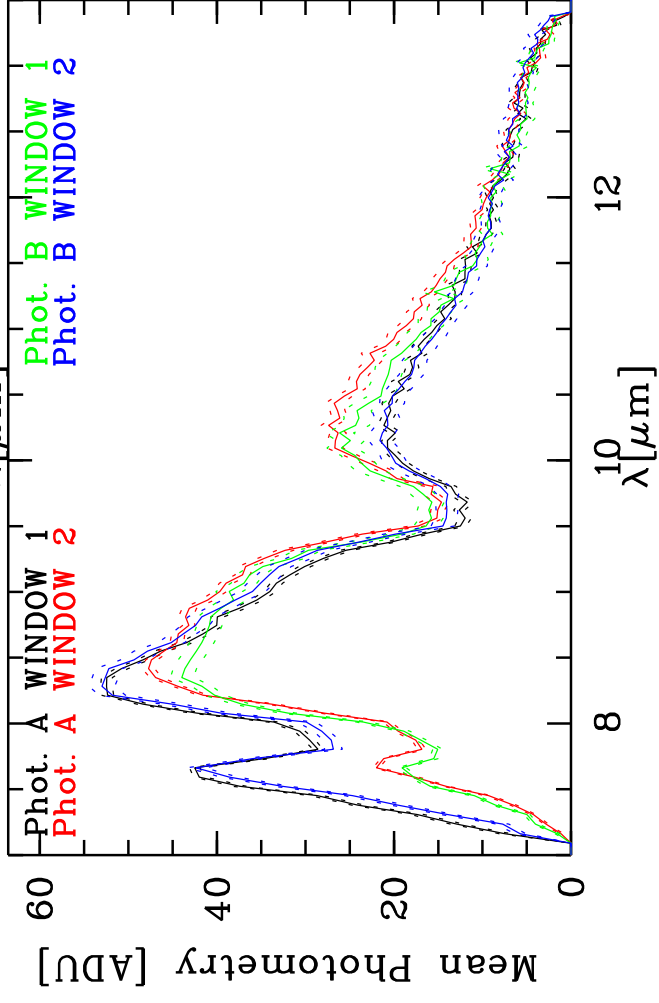

Targ: hd82668/CAL_hd82668-3
 Mode: HIGH_SENS
 Date: 2007-05-08T23:49:08

Grism: PRISM
 Pro Science: 0
 Stations: H0 - D0