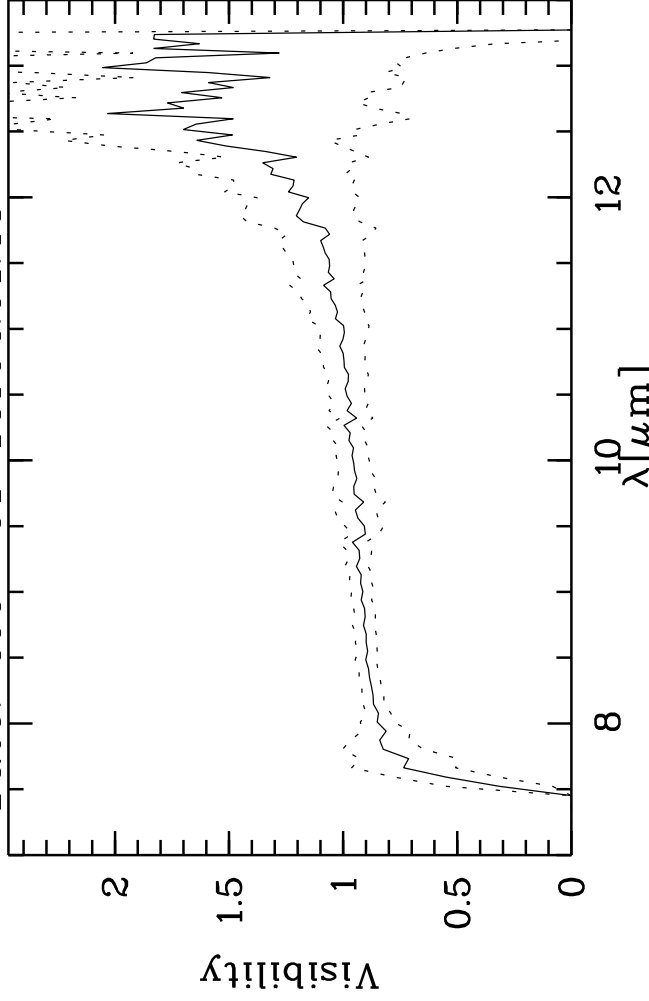

Targ: procyon/CAL_procyon-1
 Mode: HIGH_SENS
 Date: 2007-01-12T02:01:48

Grism: PRISM
 Pro Science: 0
 Stations: E0 - G0