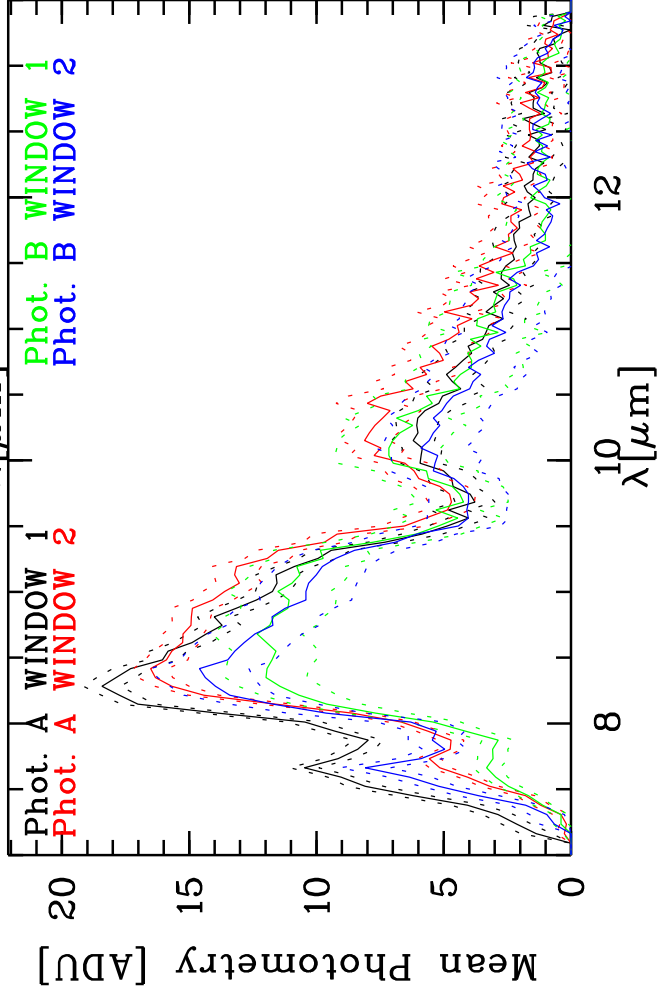

Targ: tau-Sgr/CAL\_tausgr-3  
 Mode: HIGH\_SENS  
 Date: 2007-05-09T04:58:15

Grism: PRISM  
 Pro Science: 0  
 Stations: H0 - D0