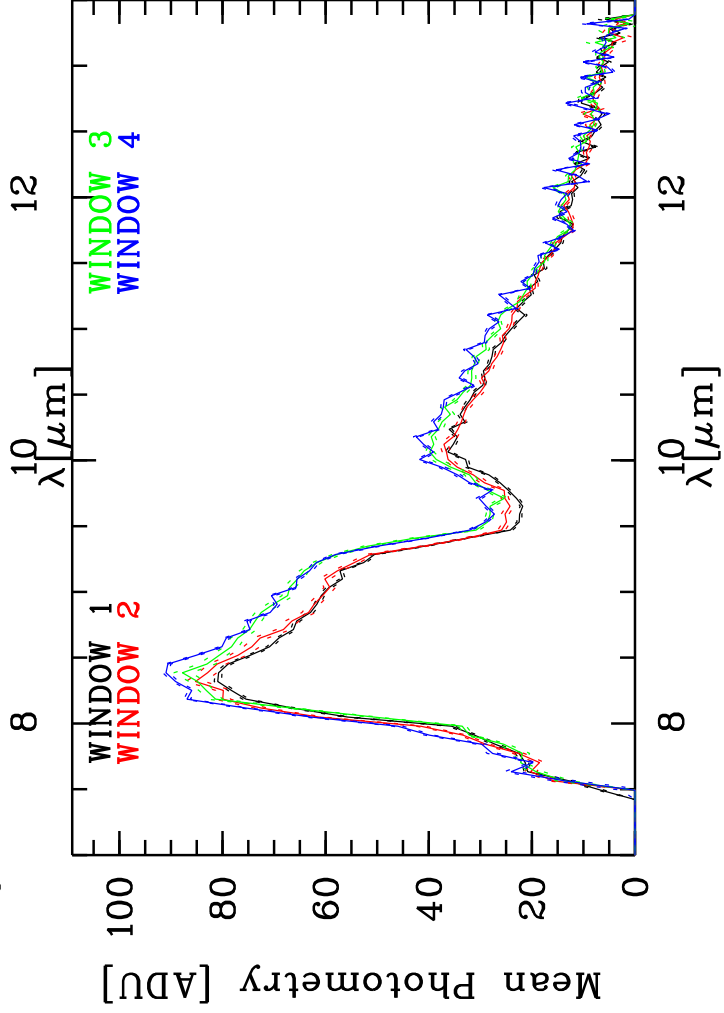

Targ: Sirius/CAL\_sirius-A7  
 Mode: SCI\_PHOT  
 Date: 2008-01-10T02:11:25

Grism: PRISM  
 Pro Science: 0  
 Stations: E0 - G0

PhotA: 8.33022E+03\_1.15275E+04\_1.96956E+03\_1.61869E+03  
 Int2: 7.28944E+03\_1.40109E+04\_3.06238E+03\_1.82447E+03  
 Int3: 7.96604E+03\_1.37647E+04\_3.25509E+03\_1.84450E+03  
 PhotB: 8.10267E+03\_1.13946E+04\_1.79155E+03\_1.65297E+03