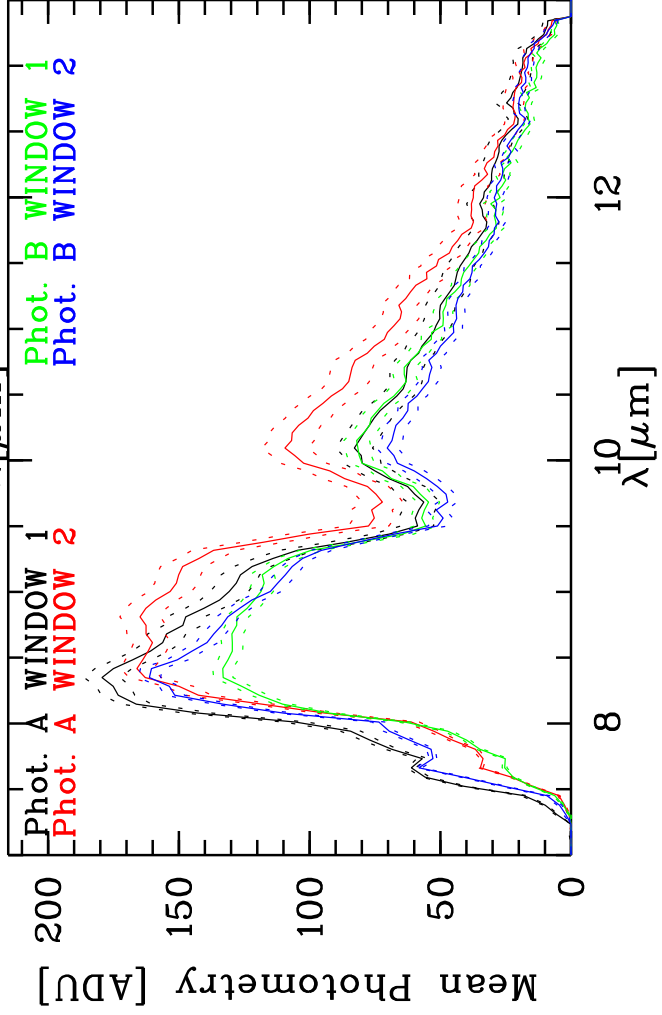

Targ: hd-68623/CAL\_08:11-35-(15-Jy)  
 Mode: HIGH\_SENS  
 Date: 2008-03-19T00:12:31

Grism: PRISM  
 Pro Science: 0  
 Stations: U3 - U4