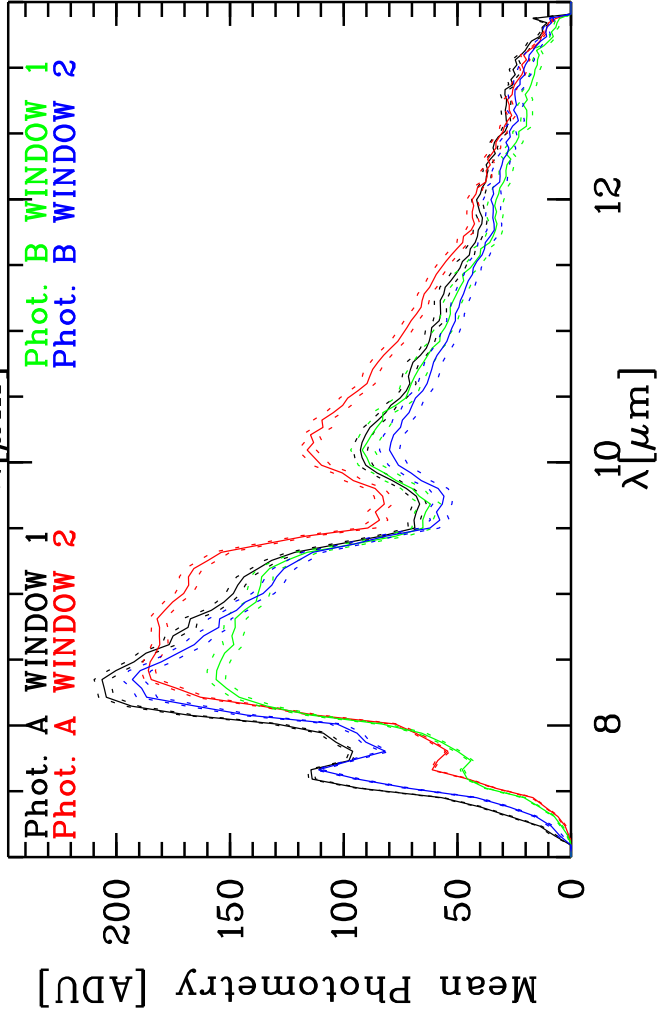

Targ: hd-68623/CAL_08:11-35-(15-Jy)
 Mode: HIGH_SENS
 Date: 2008-04-23T23:24:26

Grism: PRISM
 Pro Science: 0
 Stations: U2 - U4