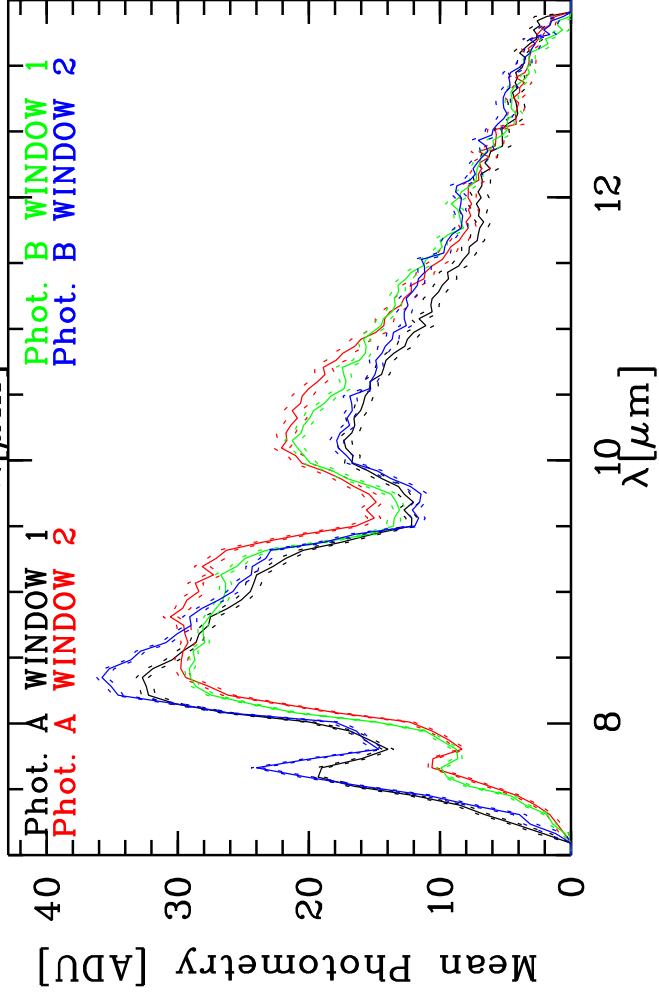

Targ: HD108396/CAL\_HD108396\_G0H0\_HS-0  
 Mode: HIGH\_SENS  
 Date: 2008-06-07T01:10:44

Grism: PRISM  
 Pro Science: 0  
 Stations: H0 - G0