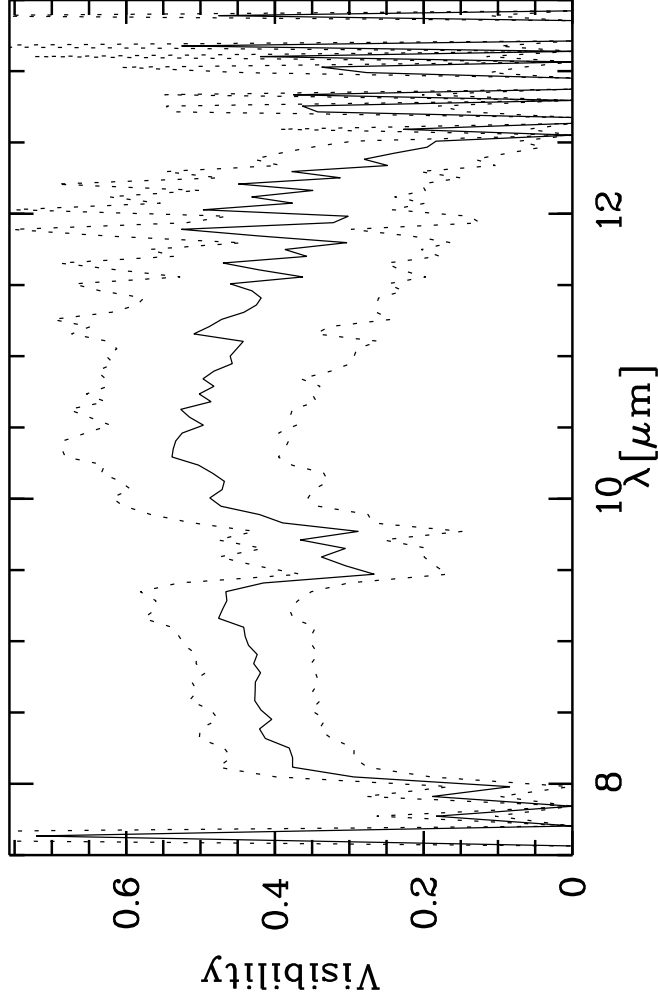

hd20720 - TF: 2.26000E-01 2.48200E-01 3.33400E-01 3.33400E-01 1.21500E-01
 Targ: hd-20720/CAL_03:19-21-(112-Jy) - Stations: H0 - A0 - Mode: SCI_PHOT/P
 r.MIDI.2008-01-16T02:17:48.138 started: 2008-01-16T02:16:57 - Pro Science: 0000

PhotA: -1.11760E+04 -1.09732E+04 -7.30882E+02 -1.78047E+03
 Int2: -9.42540E+03 -1.25058E+04 -1.07334E+03 -1.79801E+03
 Int3: -1.19262E+04 -1.19929E+04 -1.12377E+03 -1.81513E+03
 PhotB: -9.60732E+03 -1.17672E+04 -6.14850E+02 -1.75474E+03