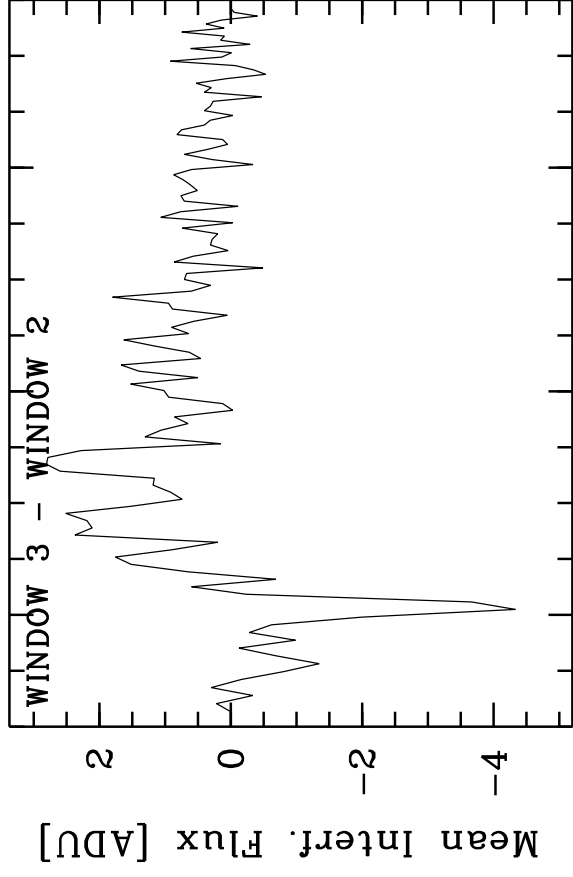

hd20720 - TF: 2.26000E-01 2.48200E-01 3.33400E-01 3.33400E-01 1.21500E-01
 Targ: hd-20720/CAL_03:19-21-(112-Jy) - Stations: H0 - A0 - Mode: SCI_PHOT/P
 r.MIDI.2008-01-16T02:17:48.138 started: 2008-01-16T02:16:57 - Pro Science: 0000

PhotA: -1.11760E+04 -1.09732E+04 -7.30882E+02 -1.78047E+03
 Int2: -9.42540E+03 -1.25058E+04 -1.07334E+03 -1.79801E+03
 Int3: -1.19262E+04 -1.19929E+04 -1.12377E+03 -1.81513E+03
 PhotB: -9.60732E+03 -1.17672E+04 -6.14850E+02 -1.75474E+03