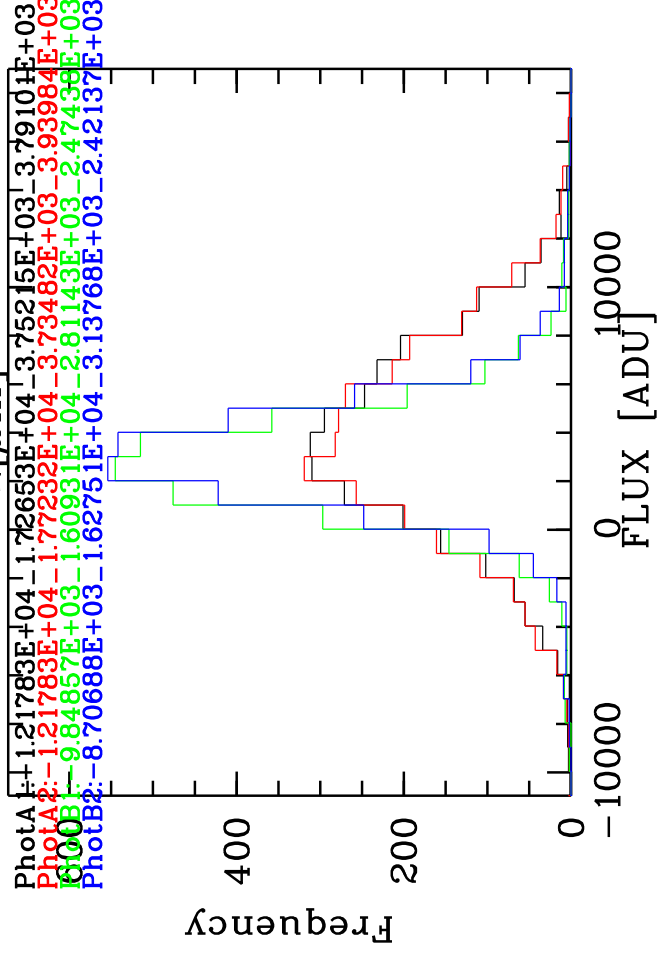

Targ: HD-101666/CAL_HD101666_U3U4_A
 Mode: HIGH_SENS
 Date: 2008-04-22T23:34:45

Grism: PRISM
 Pro Science: 0
 Stations: U3 - U4

FLUX [ADU]