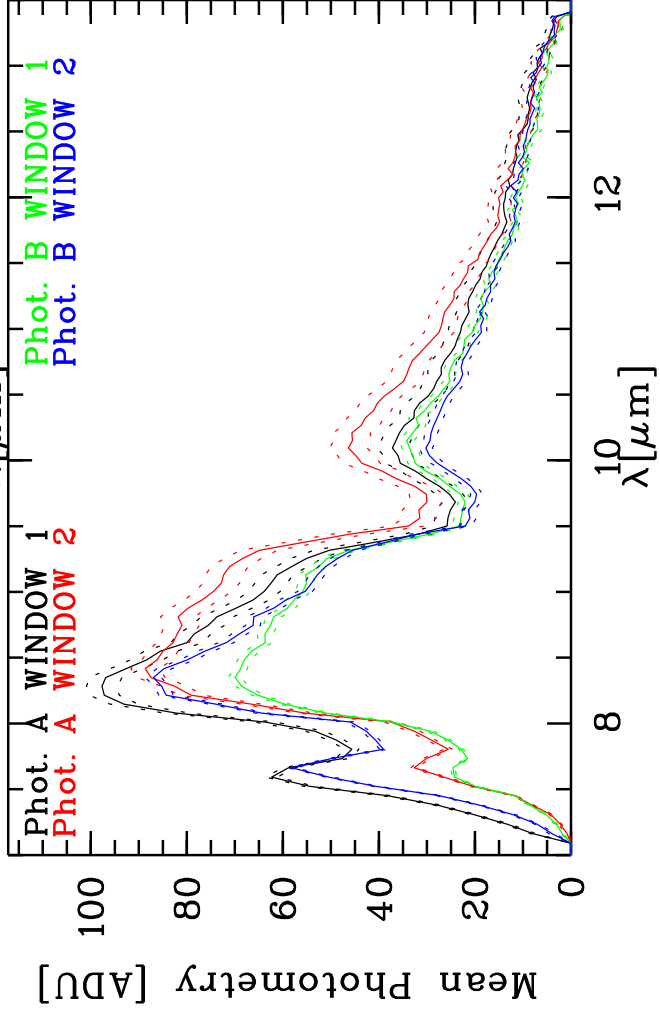

Targ: HD-101666/CAL_HD101666_U3U4_A
 Mode: HIGH_SENS
 Date: 2008-04-22T23:34:45

Grism: PRISM
 Pro Science: 0
 Stations: U3 - U4

FLUX [ADU]