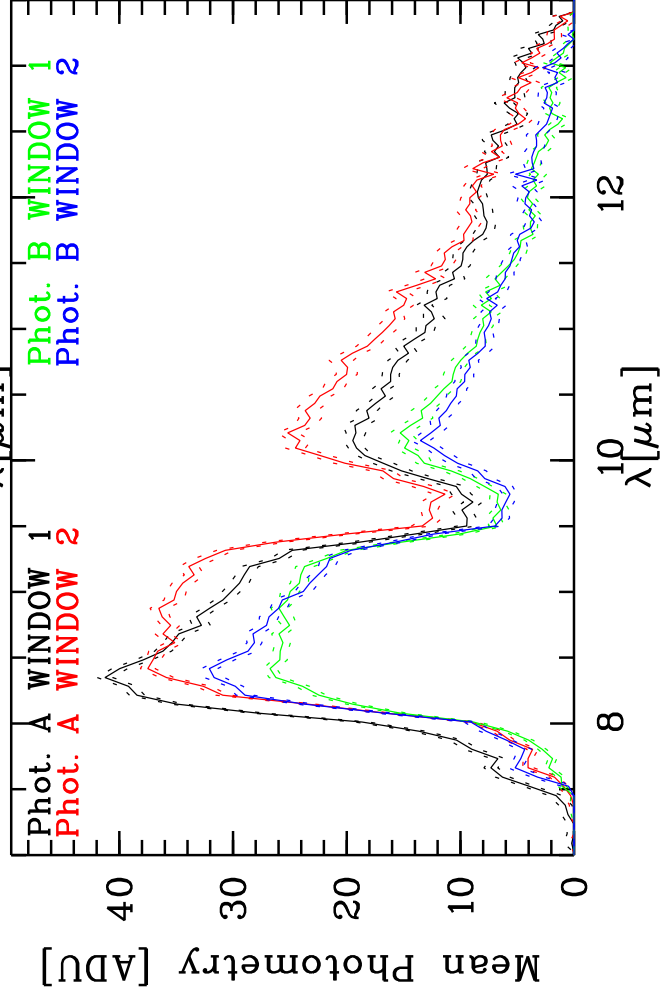

Targ: alf-Ari/alf-Ari
 Mode: HIGH_SENS
 Date: 2007-07-07T09:17:43

Grism: PRISM
 Pro Science: 0
 Stations: H0 - D0

BOOA I-9.79575E+03_154.144E+04_1.58510E+03_2.04115E+03
 PhotA-9.79575E+03_1.47081E+04_1.69707E+03_2.08528E+03
 PhotB-1.02056E+04_1.21951E+04_1.00517E+03_1.97714E+03
 PhotB2-1.53085E+04_1.31855E+04_1.04462E+03_2.04188E+03