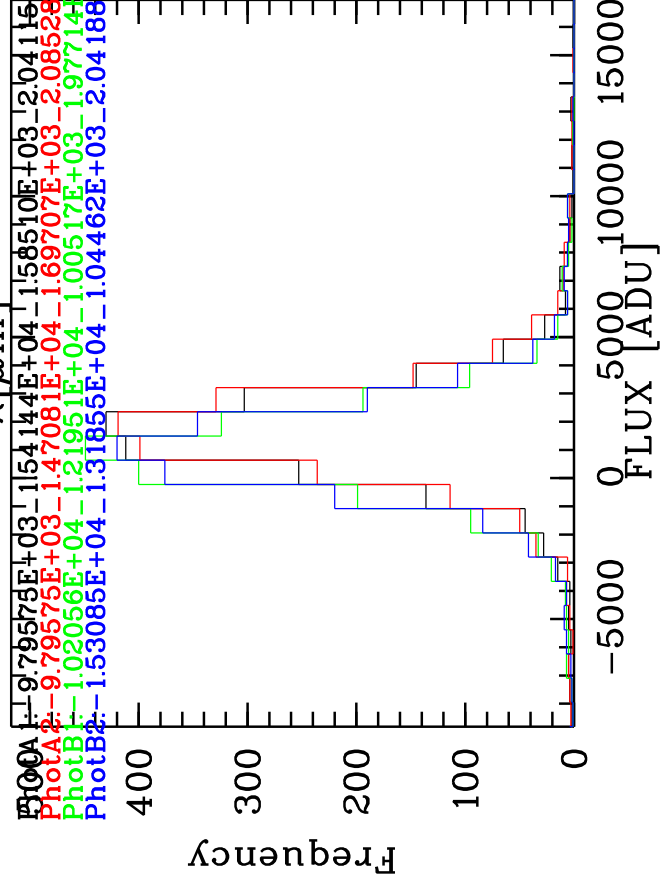

Targ: alf-Ari/alf-Ari
 Mode: HIGH_SENS
 Date: 2007-07-07T09:17:43

Grism: PRISM
 Pro Science: 0
 Stations: H0 - D0

BOOA I-9.79575E+03_154.144E+04_1.58510E+03_2.04115E+03
 PhotA-9.79575E+03_1.47081E+04_1.69707E+03_2.08528E+03
 PhotB-1.02056E+04_1.21951E+04_1.00517E+03_1.97714E+03
 PhotB2-1.53085E+04_1.31855E+04_1.04462E+03_2.04188E+03