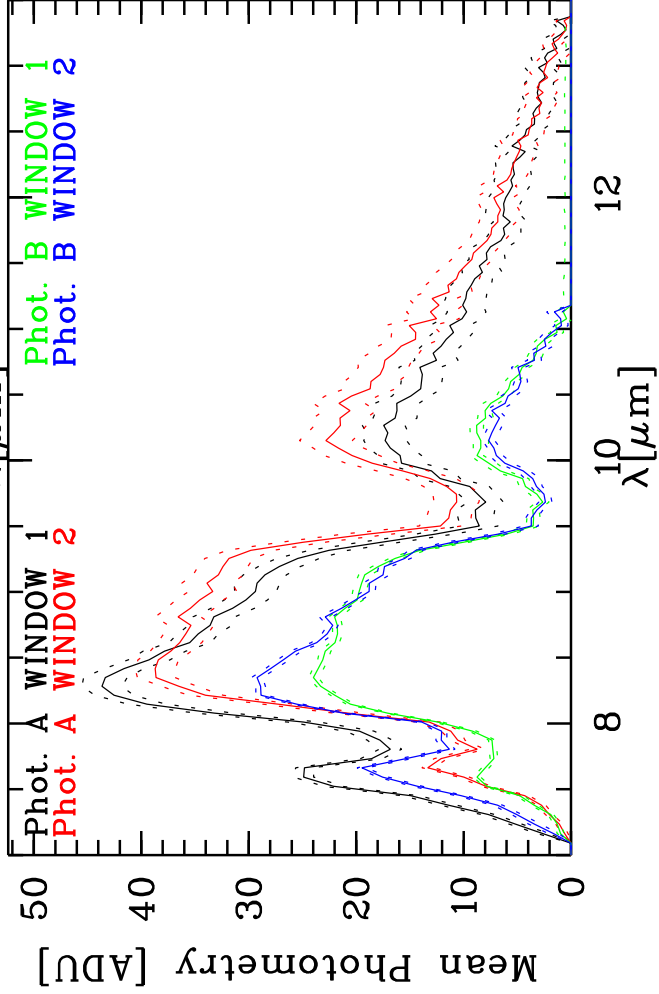

Targ: alf-Ari/alf-Ari  
 Mode: HIGH\_SENS  
 Date: 2007-12-06T02:43:59

Grism: PRISM  
 Pro Science: 0  
 Stations: KO - A0