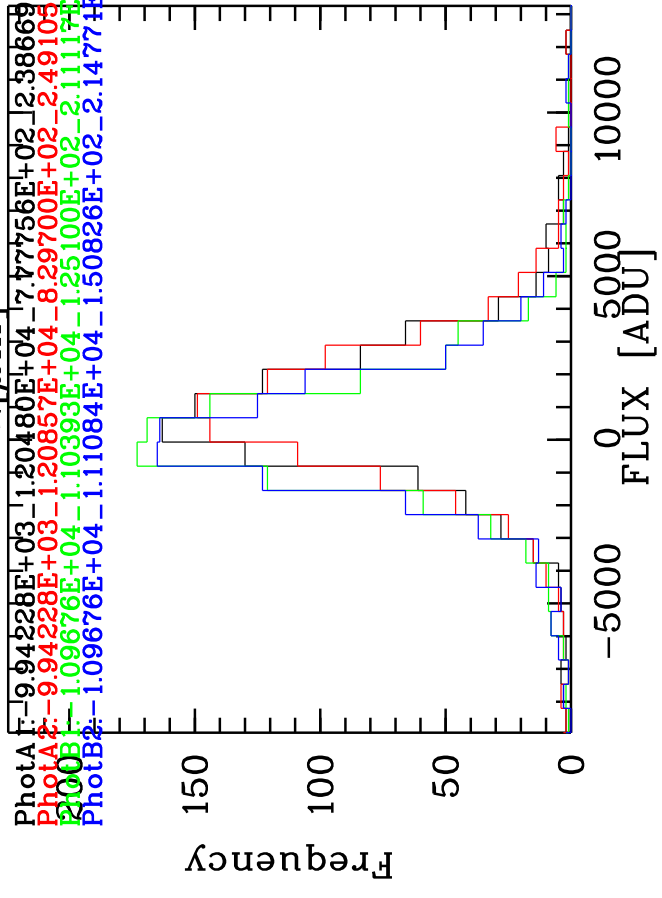

Targ: hd-151249/CAL_16:49-59-(35-Jy)
 Mode: HIGH_SENS
 Date: 2008-02-24T07:49:10

Photo 1: -9.94228E+03 -1.20480E+04 -7.77756E+02 2.38669E+03
 Photo 2: -9.94228E+03 -1.20857E+04 -8.29700E+02 -2.49105E+03
 Photo B: -1.09676E+04 -1.10393E+04 -1.25100E+02 -2.11177E+03
 Photo B2: -1.09676E+04 -1.11084E+04 -1.50826E+02 -2.14777E+03