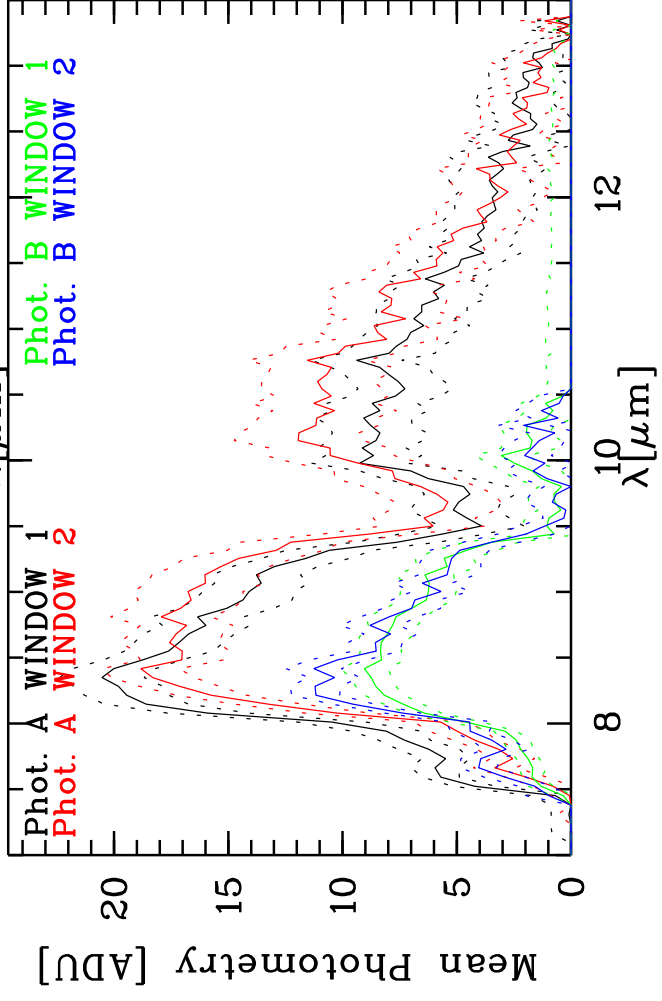

Targ: hd-151249/CAL_16:49-59-(35-Jy)
 Mode: HIGH_SENS
 Date: 2008-02-24T07:49:10

Photo 1: -9.94228E+03 -1.20480E+04 -7.77756E+02 2.38669E+03
 Photo 2: -9.94228E+03 -1.20857E+04 -8.29700E+02 -2.49105E+03
 Photo B: -1.09676E+04 -1.10393E+04 -1.25100E+02 -2.11177E+03
 Photo B2: -1.09676E+04 -1.11084E+04 -1.50826E+02 -2.14777E+03