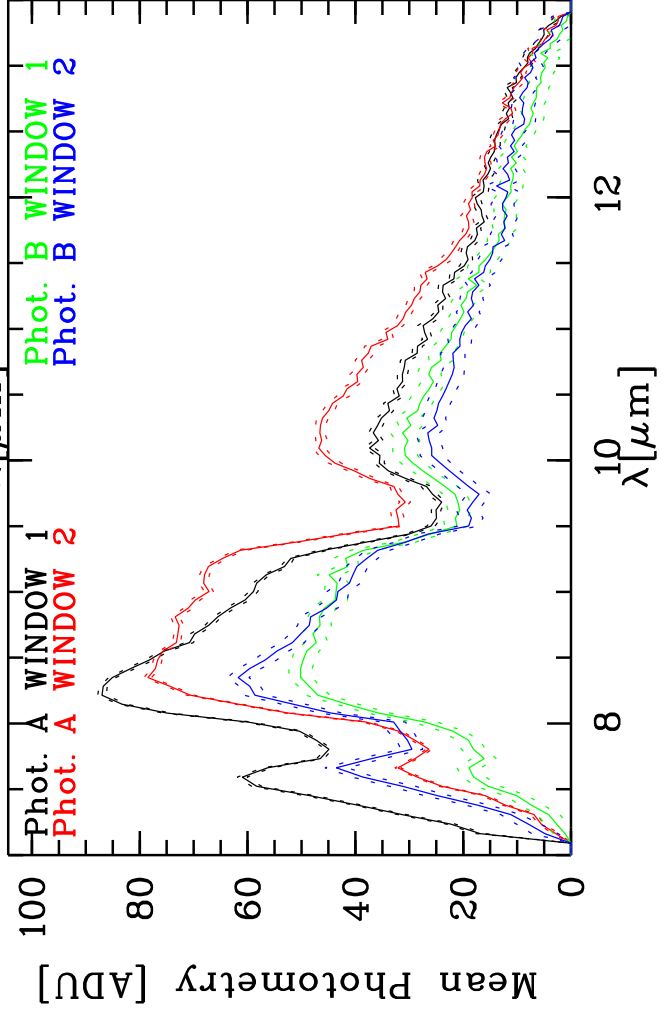

Targ: hd-81797/CAL_09:27-08-(108-Jy)
 Mode: HIGH_SENS
 OBsStart: 2008-11-29T08:29:08

Grism: PRISM
 Pro Science: 0
 Stations: H0 - D0