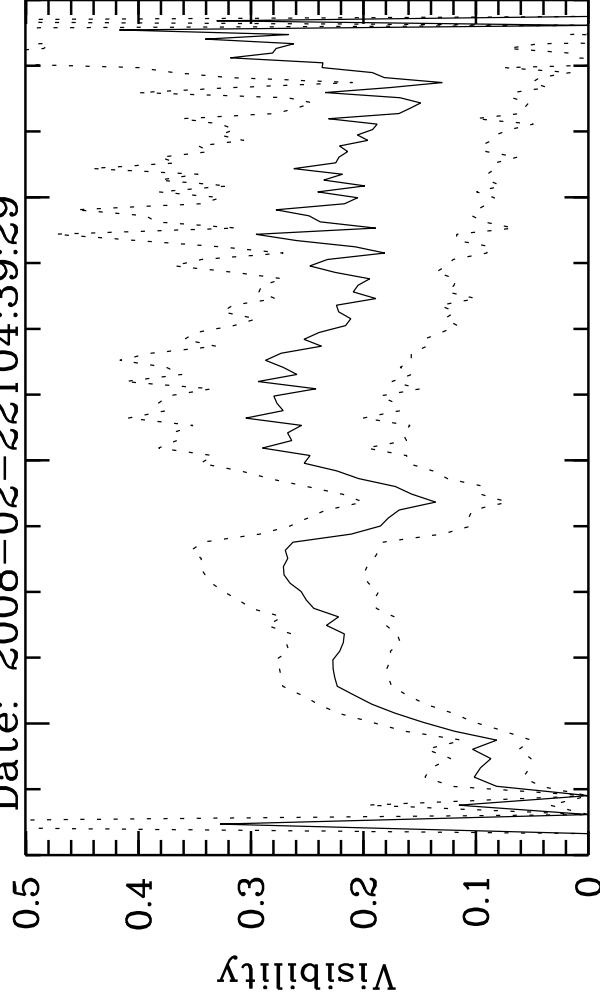

Targ: hd-89353/CAL_10:18-28-(33-Jy)
 Mode: HIGH_SENS
 Date: 2008-02-22T04:39:29

Grism: PRISM
 Pro Science: 0
 Stations: A0 - D0