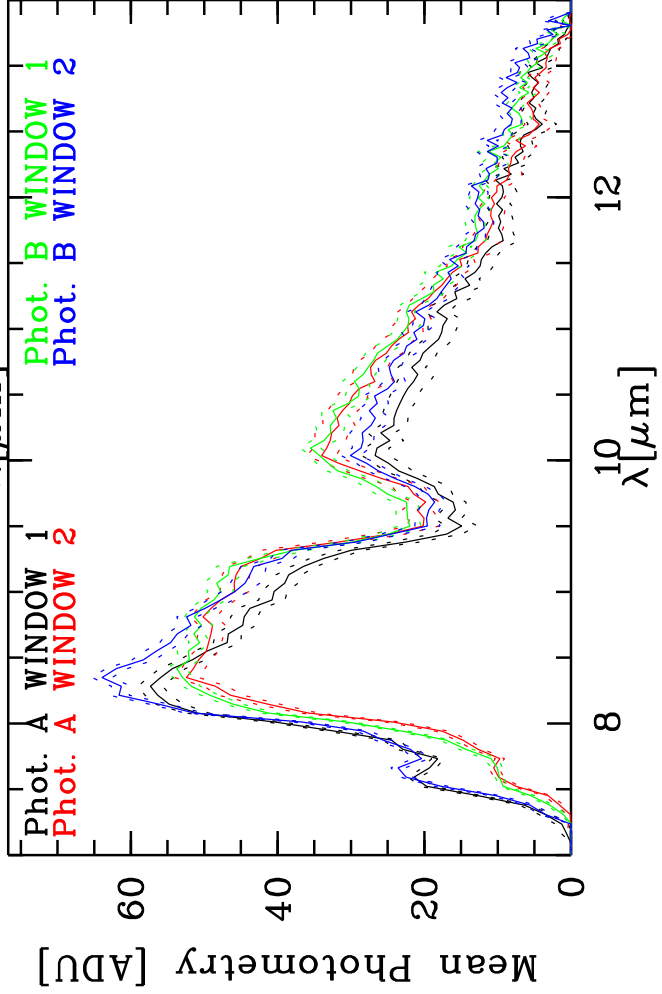

Targ: hd-45348/CAL\_06:23-52-(106-Jy)  
 Mode: HIGH\_SENS  
 OBsStart: 2009-02-09T00:08:58

Grism: PRISM  
 Pro Science: 0  
 Stations: H0 - D0