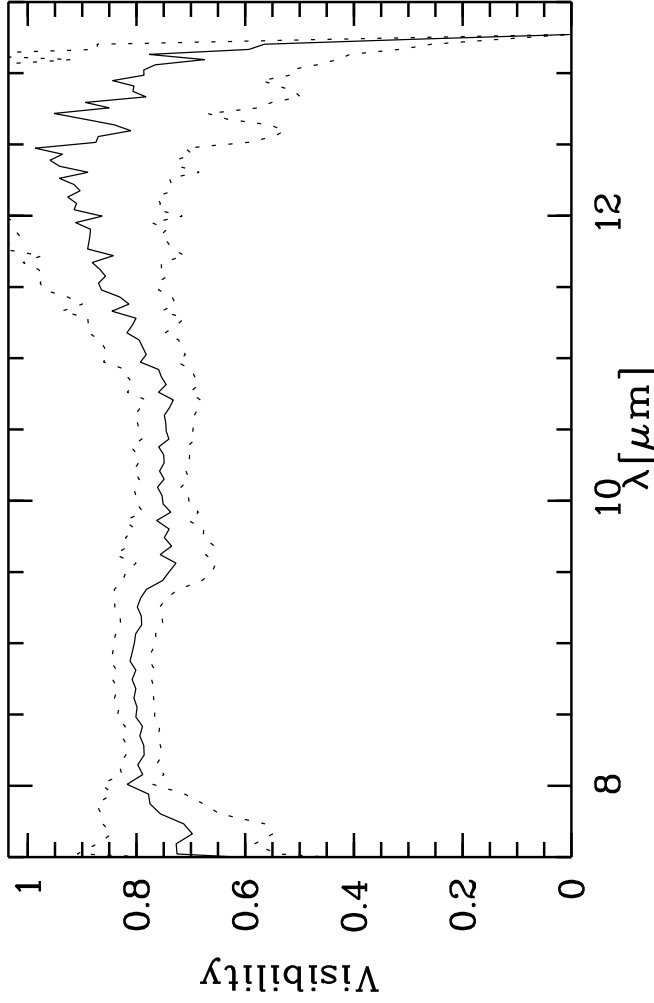

HD089388 - TF: 6.45300E-01 6.47000E-01 5.62000E-01 5.62000E-01 7.08800E-01  
 Targ: HD89388/CAL\_HD89388\_MIDI - Stations: H0 - G0 - Mode: HIGH\_SENS/PRISM  
 r.MIDI.2009-04-24T02:16:35.000 started: 2009-04-24T02:06:32 - Pro Science: 0000

Phot. A WINDOW 1  
 Phot. A WINDOW 2

PhotA1: -9.68182E+03 -1.06481E+04 -1.12790E+03 -1.61912E+03  
 PhotA2: -9.68182E+03 -1.07412E+04 -1.19191E+03 -1.66186E+03  
 PhotB1: -9.40922E+03 -1.21925E+04 -1.22314E+03 -1.86104E+03  
 PhotB2: -9.28774E+03 -1.20089E+04 -1.24525E+03 -1.87511E+03