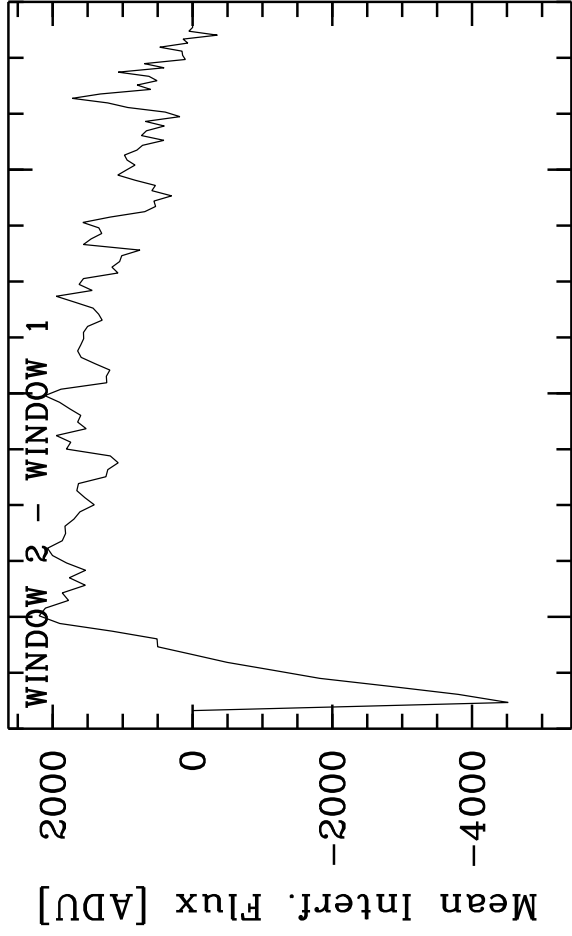

HD089388 - TF: 6.45300E-01 6.47000E-01 5.62000E-01 5.62000E-01 7.08800E-01  
 Targ: HD89388/CAL\_HD89388\_MIDI - Stations: H0 - G0 - Mode: HIGH\_SENS/PRISM  
 r.MIDI.2009-04-24T02:16:35.000 started: 2009-04-24T02:06:32 - Pro Science: 0000

Phot. A WINDOW 1  
 Phot. A WINDOW 2

PhotA1: -9.68182E+03 -1.06481E+04 -1.12790E+03 -1.61912E+03  
 PhotA2: -9.68182E+03 -1.07412E+04 -1.19191E+03 -1.66186E+03  
 PhotB1: -9.40922E+03 -1.21925E+04 -1.22314E+03 -1.86104E+03  
 PhotB2: -9.28774E+03 -1.20089E+04 -1.24525E+03 -1.87511E+03