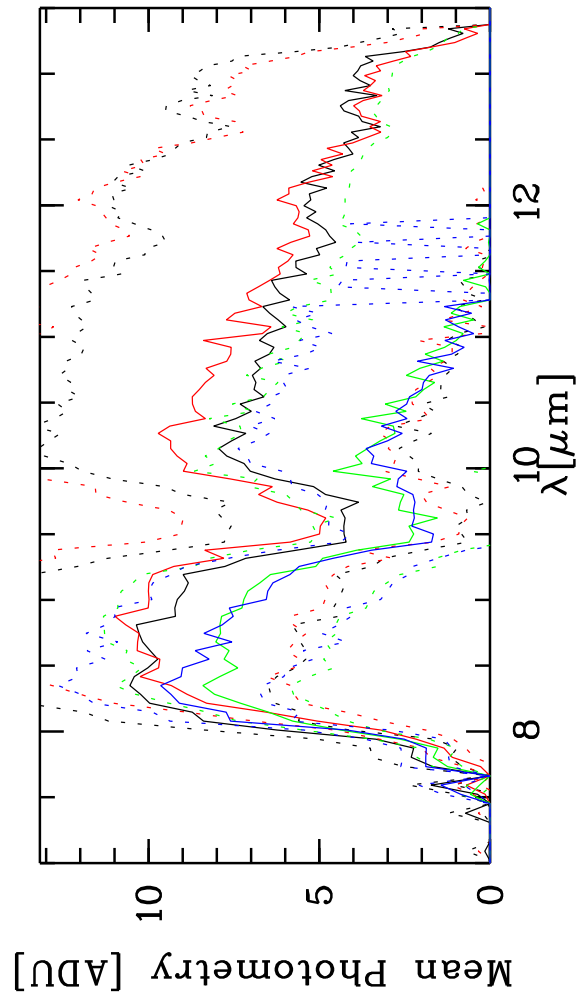

Targ: HD-71538/CAL\_HD71538\_D - Stations: U2 - U4 - Mode: HIGH\_SENS/PRISM  
 r.MIDI.2010-01-30T01:03:35.000 started: 2010-01-30T00:53:18 - Pro Science: 0000

Phot. A WINDOW 1  
 Phot. A WINDOW 2  
 Phot. B WINDOW 1  
 Phot. B WINDOW 2

PhotA1:-1.75115E+04 -1.47855E+04 -6.34972E+02 -4.01834E+03  
 PhotA2:-1.75115E+04 -1.53559E+04 -6.72972E+02 -4.18443E+03  
 PhotB1:-1.59061E+04 -1.45835E+04 -2.44526E+02 -3.22961E+03  
 PhotB2:-1.60869E+04 -1.44006E+04 -2.36840E+02 -3.25706E+03