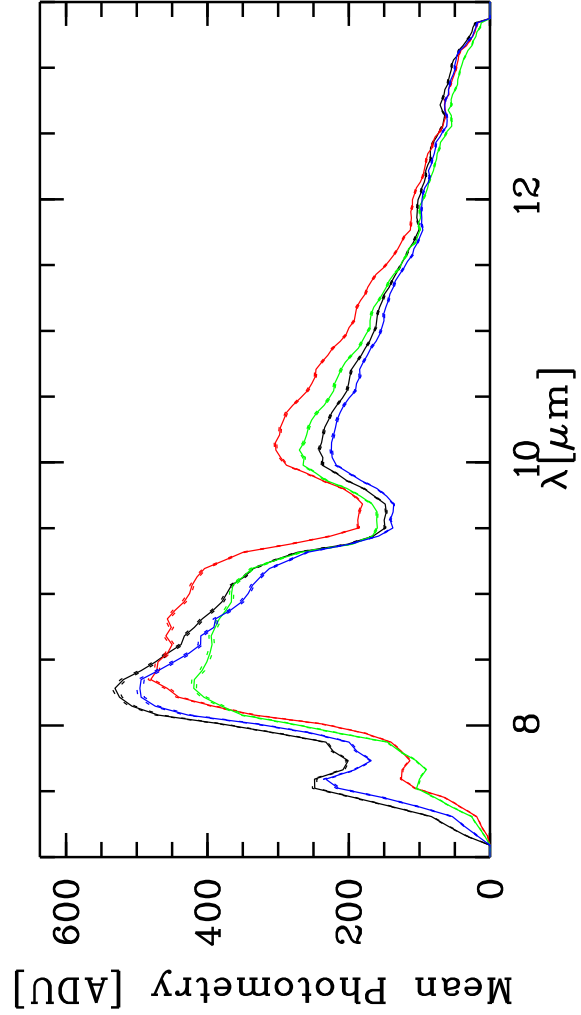

Targ: alf-Boo/alf-Boo - Stations: H0 - D0 - Mode: HIGH_SENS/PRISM
 r.MIDI.2010-02-04T08:42:54.000 started: 2010-02-04T08:28:31 - Pro Science: 0000

Phot. A WINDOW 1
 Phot. A WINDOW 2
 Phot. B WINDOW 1
 Phot. B WINDOW 2

PhotA1:4.10500E+03 -3.46456E+04 -2.19267E+04 -2.32269E+03
 PhotA2:4.10500E+03 -3.5355E+04 -2.26601E+04 -2.38264E+03
 PhotB1:7.21979E+03 -3.18199E+04 -1.95670E+04 -2.34242E+03
 PhotB2:7.67273E+03 -3.27886E+04 -2.00868E+04 -2.41015E+03