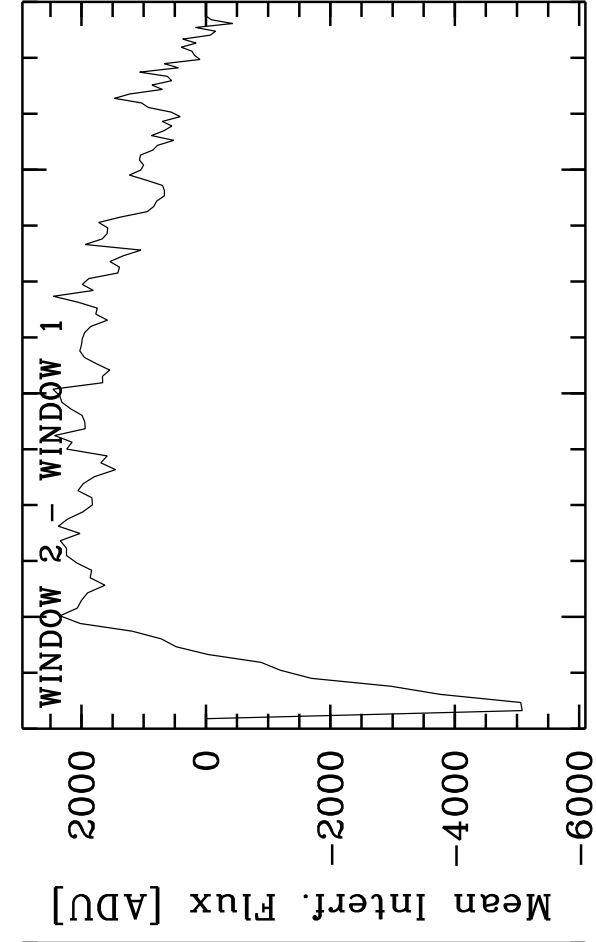

Targ: NGC3281/SCI_NGC3281 - Stations: U1 - U2 - Mode: HIGH_SENS/PRISM
 r.MIDI.2010-03-27T03:16:22.000 started: 2010-03-27T03:12:37 - Pro Science: 0000

Phot. A WINDOW 1
 Phot. A WINDOW 2
 Phot. B WINDOW 1
 Phot. B WINDOW 2

PhotA1:-1.47465E+04 -1.35030E+04 -1.80779E+02 -3.48427E+03
 PhotA2:-1.47465E+04 -1.52544E+04 -1.61359E+02 -3.92875E+03
 PhotB1:-1.19743E+04 -1.23466E+04 -6.43120E+01 -2.44831E+03
 PhotB2:-1.25868E+04 -1.24168E+04 -6.97565E+01 -2.43681E+03