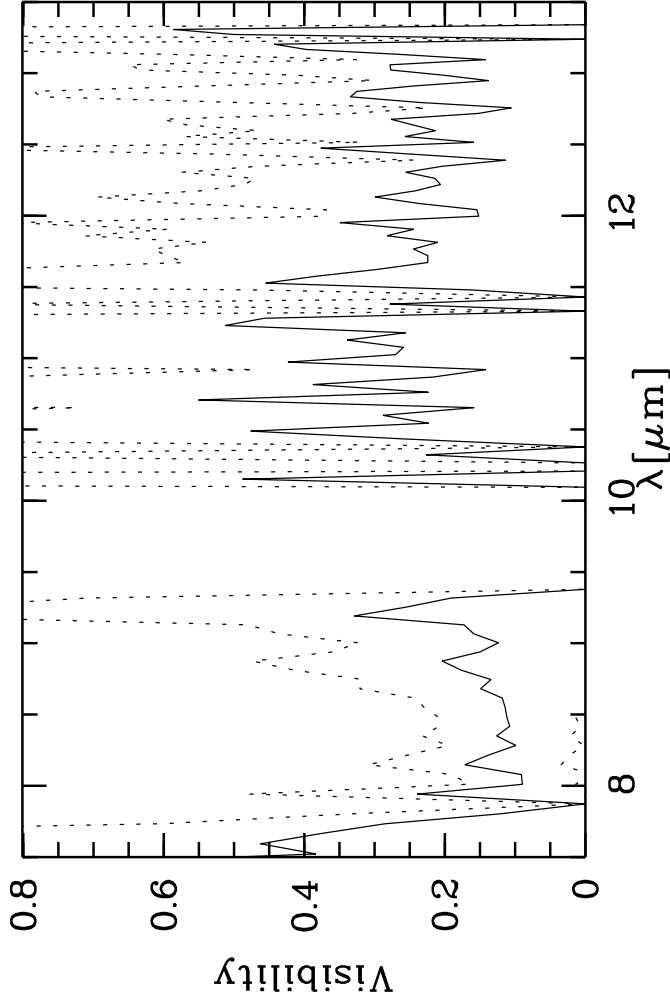

Targ: NGC3281/SCI_NGC3281 - Stations: U1 - U2 - Mode: HIGH_SENS/PRISM
 r.MIDI.2010-03-27T03:16:22.000 started: 2010-03-27T03:12:37 - Pro Science: 0000

Phot. A WINDOW 1
 Phot. A WINDOW 2
 Phot. B WINDOW 1
 Phot. B WINDOW 2

PhotA1:-1.47465E+04 -1.35030E+04 -1.80779E+02 -3.48427E+03
 PhotA2:-1.47465E+04 -1.52544E+04 -1.61359E+02 -3.92875E+03
 PhotB1:-1.19743E+04 -1.23466E+04 -6.43120E+01 -2.44831E+03
 PhotB2:-1.25868E+04 -1.24168E+04 -6.97565E+01 -2.43681E+03