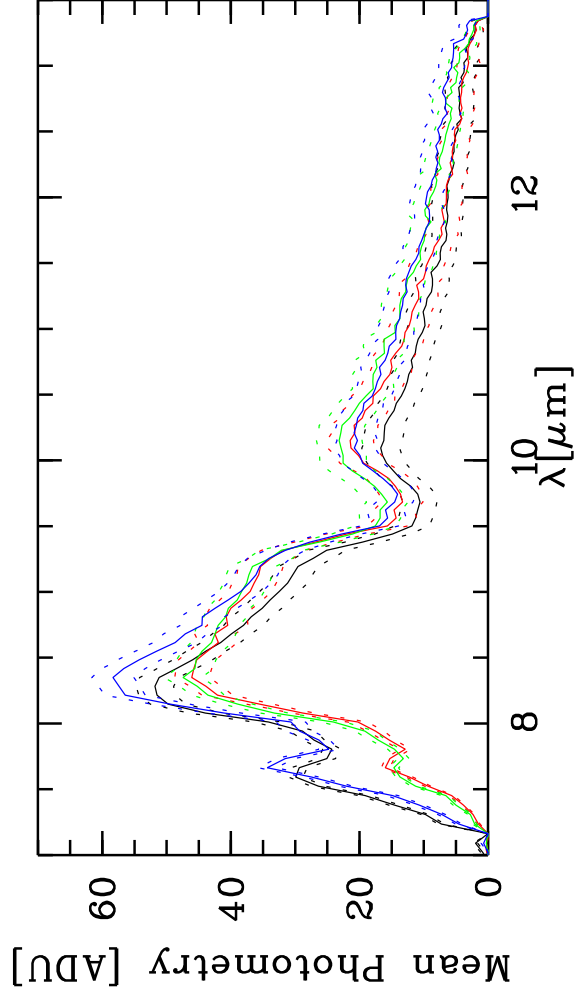

HIP80343 - TF: 4.67100E-01 4.87500E-01 5.33000E-01 5.33000E-01 6.15400E-01
 Targ: HD147700/CAL_V22460phSR24SR21_hd147700- - Stations: U2 - U4 - Mode:
 r.MIDI.2012-06-06T01:56:20.000 started: 2012-06-06T01:51:12 - Pro Science: 0000

Phot. A WINDOW 1
 Phot. A WINDOW 2
 Phot. B WINDOW 1
 Phot. B WINDOW 2

PhotA1:-1.31174E+04 -1.78898E+04 -1.80831E+03 -3.70616E+03
 PhotA2:-1.31174E+04 -1.80593E+04 -1.76349E+03 -3.80422E+03
 PhotB1:-1.34862E+04 -1.81951E+04 -1.93555E+03 -3.90119E+03
 PhotB2:-1.39385E+04 -1.91862E+04 -2.15502E+03 -3.96782E+03