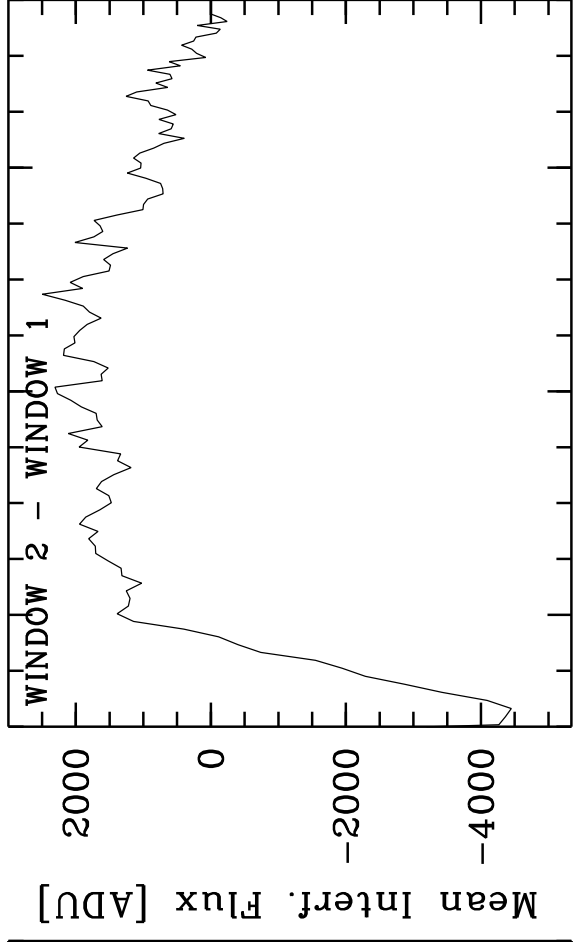

HIP80343 - TF: 4.67100E-01 4.87500E-01 5.33000E-01 5.33000E-01 6.15400E-01
 Targ: HD147700/CAL_V22460phSR24SR21_hd147700- - Stations: U2 - U4 - Mode:
 r.MIDI.2012-06-06T01:56:20.000 started: 2012-06-06T01:51:12 - Pro Science: 0000

Phot. A WINDOW 1
 Phot. A WINDOW 2
 Phot. B WINDOW 1
 Phot. B WINDOW 2

PhotA1:-1.31174E+04 -1.78898E+04 -1.80831E+03 -3.70616E+03
 PhotA2:-1.31174E+04 -1.80593E+04 -1.76349E+03 -3.80422E+03
 PhotB1:-1.34862E+04 -1.81951E+04 -1.93555E+03 -3.90119E+03
 PhotB2:-1.39385E+04 -1.91862E+04 -2.15502E+03 -3.96782E+03