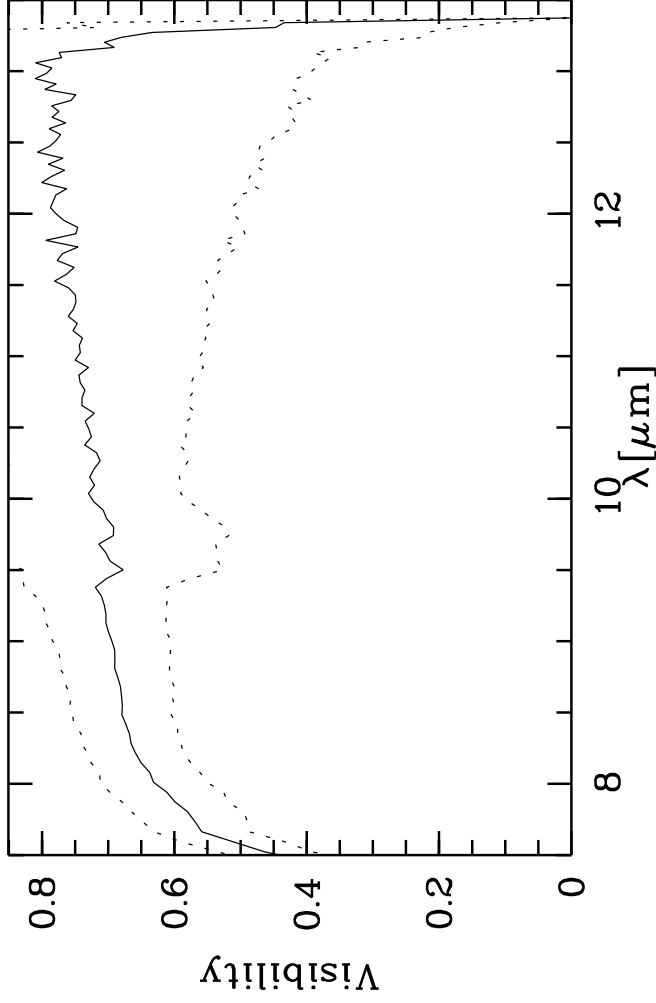

HIP80343 - TF: 4.67100E-01 4.87500E-01 5.33000E-01 5.33000E-01 6.15400E-01
 Targ: HD147700/CAL_V22460phSR24SR21_hd147700- - Stations: U2 - U4 - Mode:
 r.MIDI.2012-06-06T01:56:20.000 started: 2012-06-06T01:51:12 - Pro Science: 0000

Phot. A WINDOW 1
 Phot. A WINDOW 2
 Phot. B WINDOW 1
 Phot. B WINDOW 2

PhotA1:-1.31174E+04 -1.78898E+04 -1.80831E+03 -3.70616E+03
 PhotA2:-1.31174E+04 -1.80593E+04 -1.76349E+03 -3.80422E+03
 PhotB1:-1.34862E+04 -1.81951E+04 -1.93555E+03 -3.90119E+03
 PhotB2:-1.39385E+04 -1.91862E+04 -2.15502E+03 -3.96782E+03