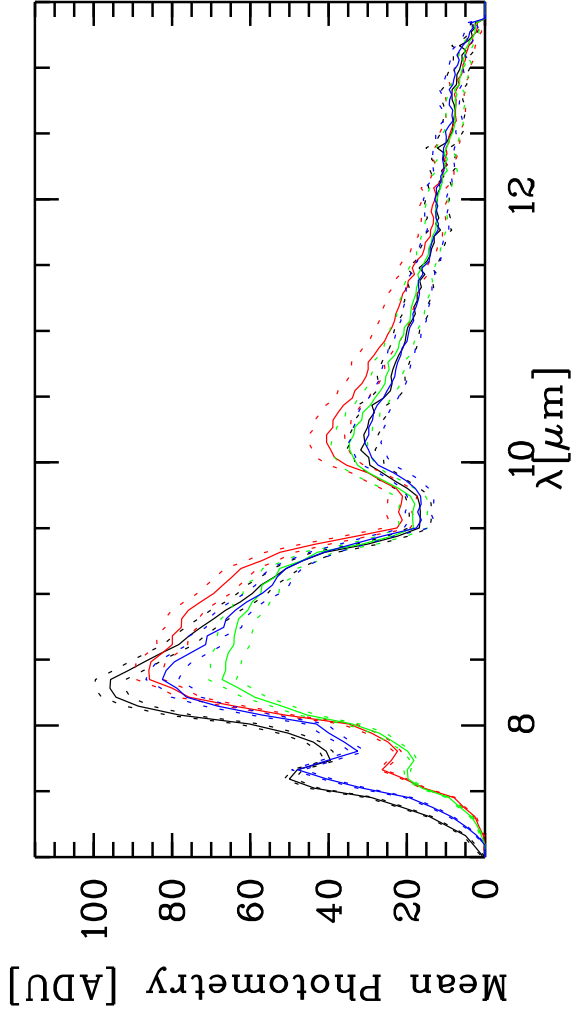

Targ: HD37160/CAL_HD37160_UT12 - Stations: U1 - U2 - Mode: HIGH_SENS/PRISM
 r.MIDI.2012-11-05T05:28:35.000 started: 2012-11-05T05:15:24 - Pro Science: 0000

Phot. A WINDOW 1 Phot. B WINDOW 1
 Phot. A WINDOW 2 Phot. B WINDOW 2

PhotA1:-8.60196E+03-1.90927E+04-3.31716E+03-3.21346E+03
 PhotA2:-8.60196E+03-1.92836E+04-3.31375E+03-3.34723E+03
 PhotB1:-1.25496E+04-1.38847E+04-2.66361E+03-3.43782E+03
 PhotB2:-1.26434E+04-1.46428E+04-2.93760E+03-3.51033E+03